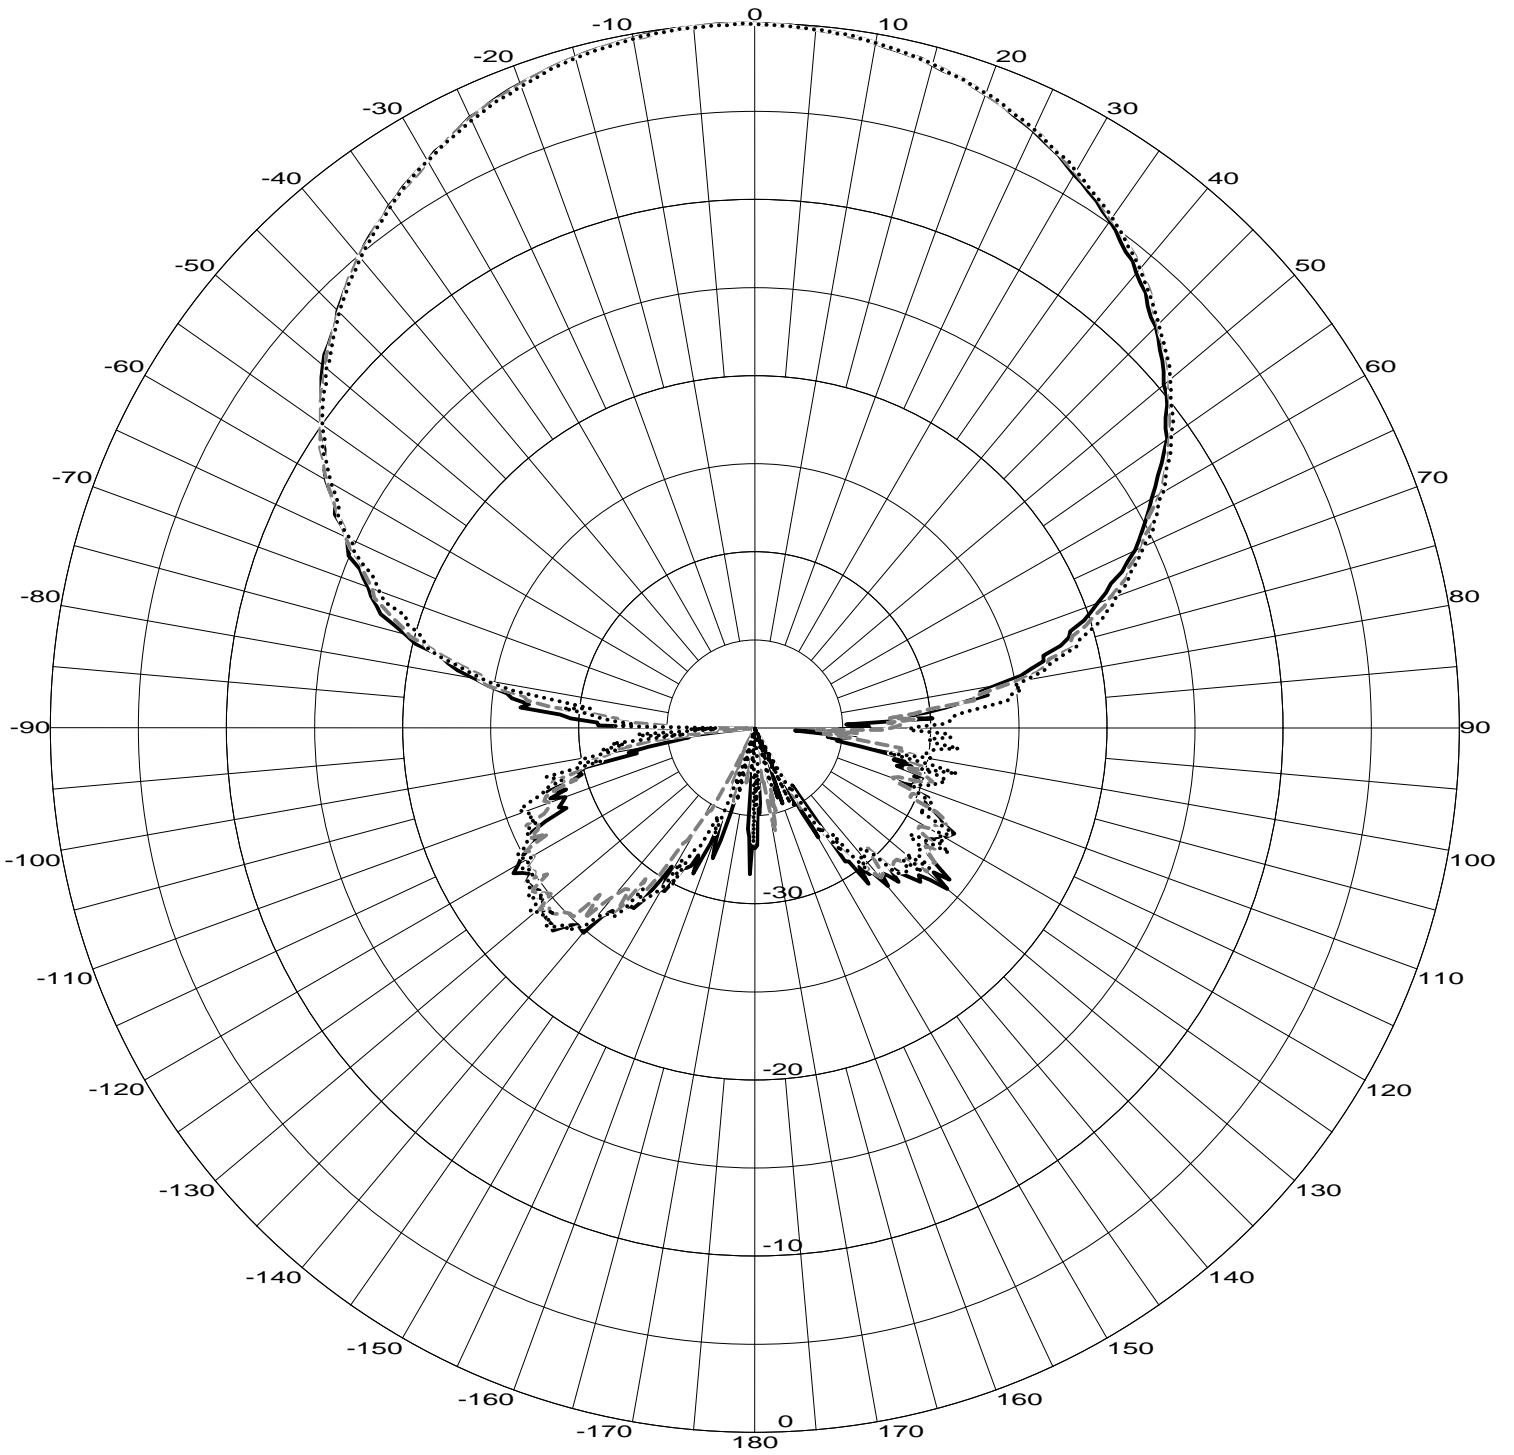

MODEL: 2401AA  
8.5 dBi Directional Patch  
Elevation Pattern

Frequency List

- Freq: 2.400 GHz ———
- Freq: 2.441 GHz - - - -
- Freq: 2.500 GHz ······

Telex Communications, INC.  
8601 E. Cornhusker Hwy  
Lincoln, NE 68507