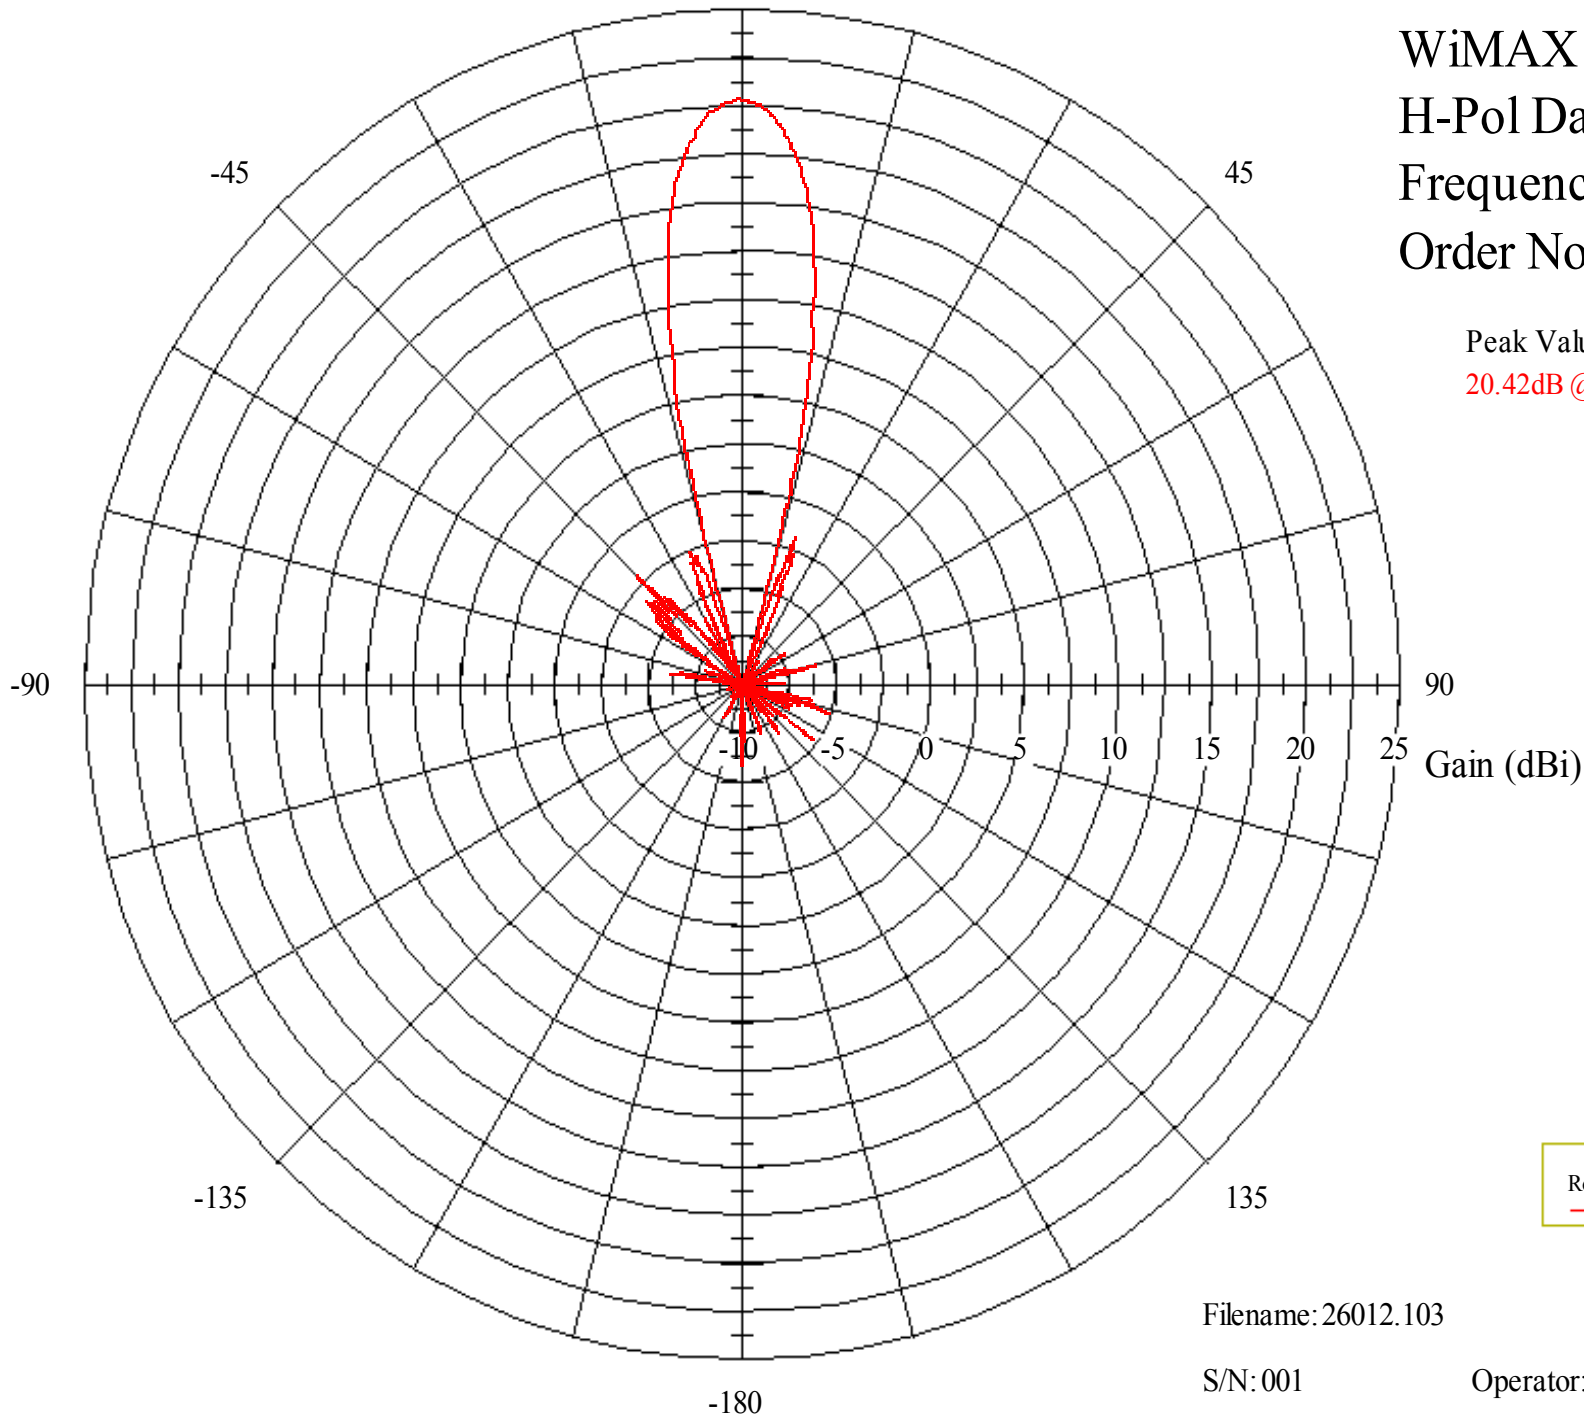

0 Azimuth (deg)

WiMAX Dish 26012-20V
H-Pol Data
Frequency 2.6 GHz
Order No. PRD000156000

Peak Value----
20.42dB @ -0.33deg

Crosses -3.0dB @----
17.60 dB @ -6.35 deg
17.54 dB @ 5.94 deg

Roll (deg):0.000 Freq (GHz):2.6000

Filename: 26012.103

S/N: 001

Operator: RC

Test Date: 11-Mar-08