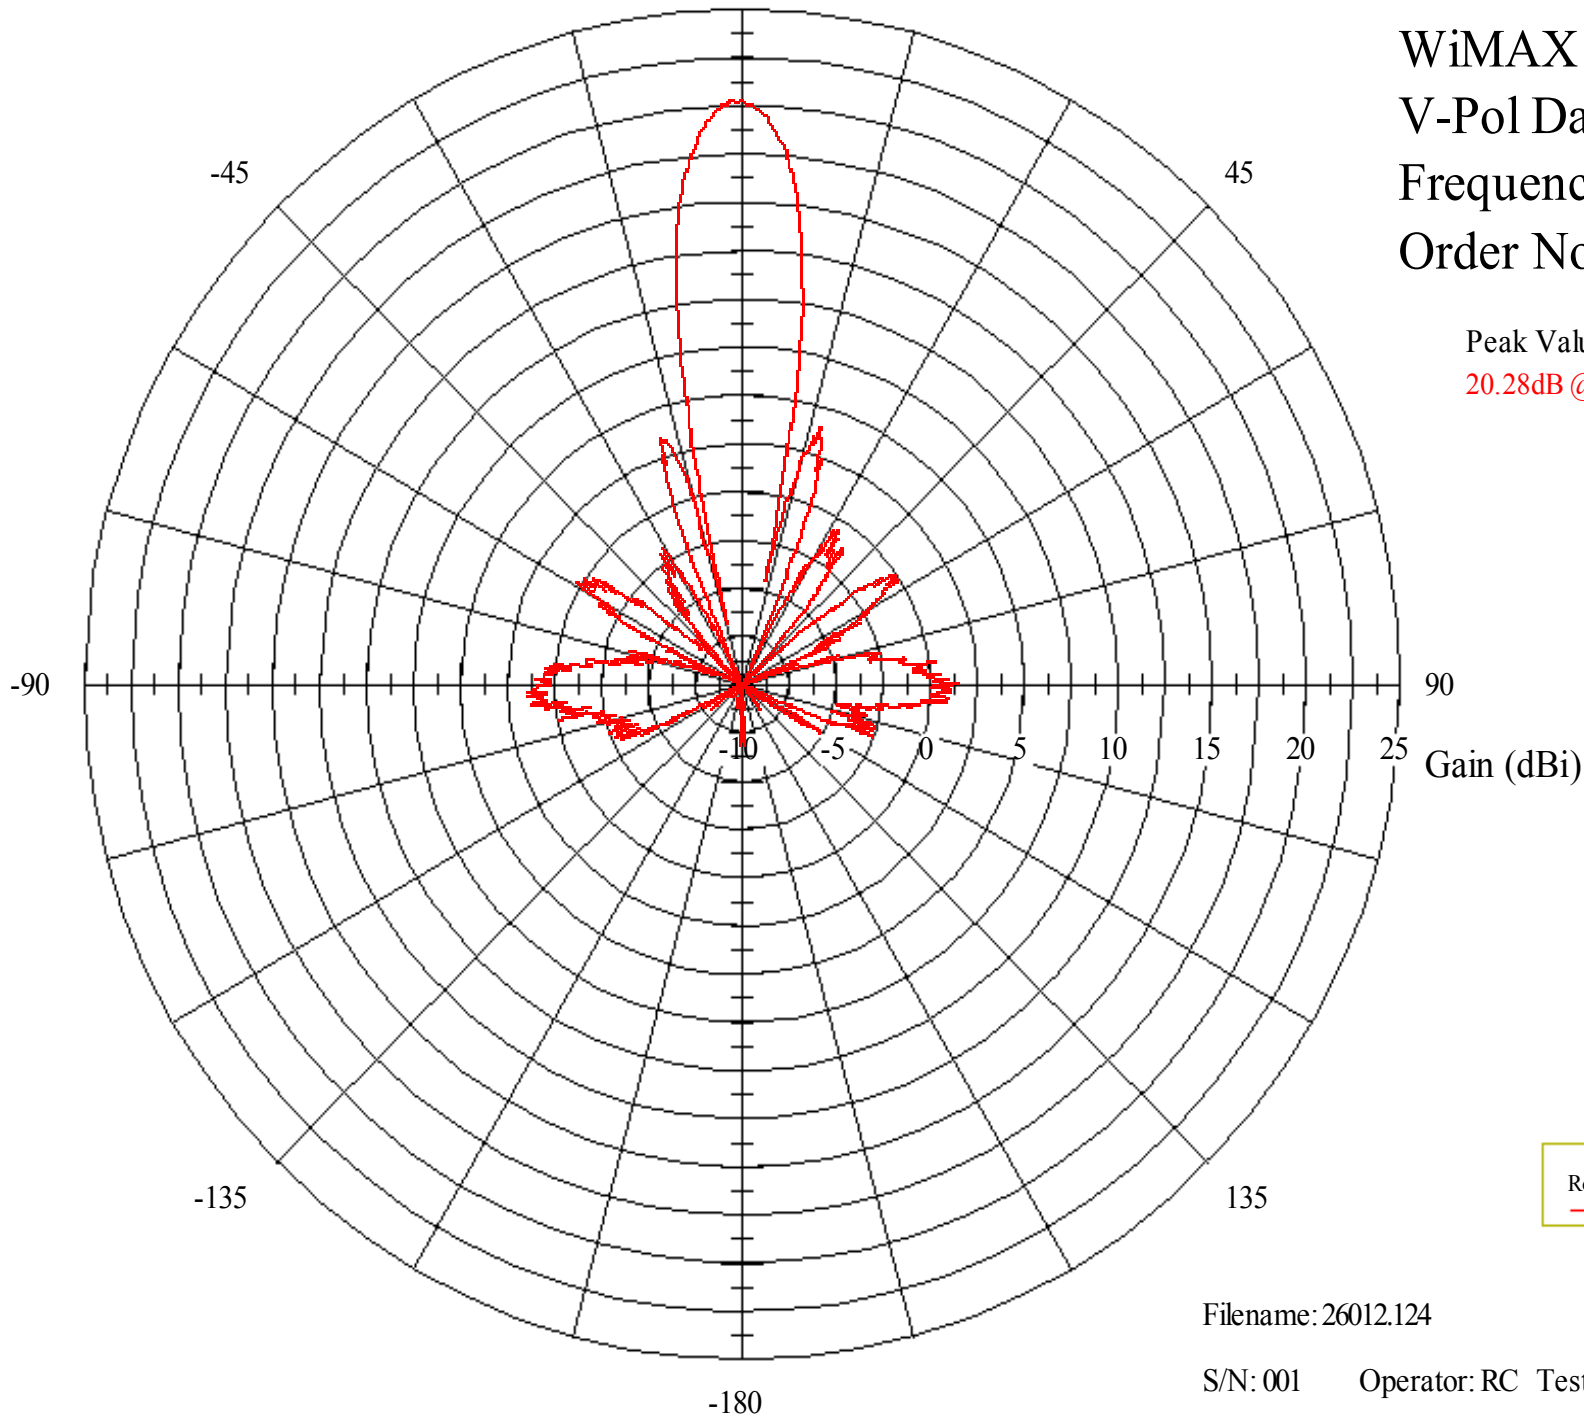

0 Azimuth (deg)

WiMAX Dish 26012-20V  
V-Pol Data  
Frequency 2.6 GHz  
Order No. PRD000156000

Peak Value----  
20.28dB @ -1.17deg  
Crosses -3.0dB @----  
17.16 dB @ -5.99 deg  
16.96 dB @ 5.39 deg

Roll (deg):0.000 Freq (GHz):2.6000

Filename: 26012.124

S/N: 001 Operator: RC Test Date: 11-Mar-08