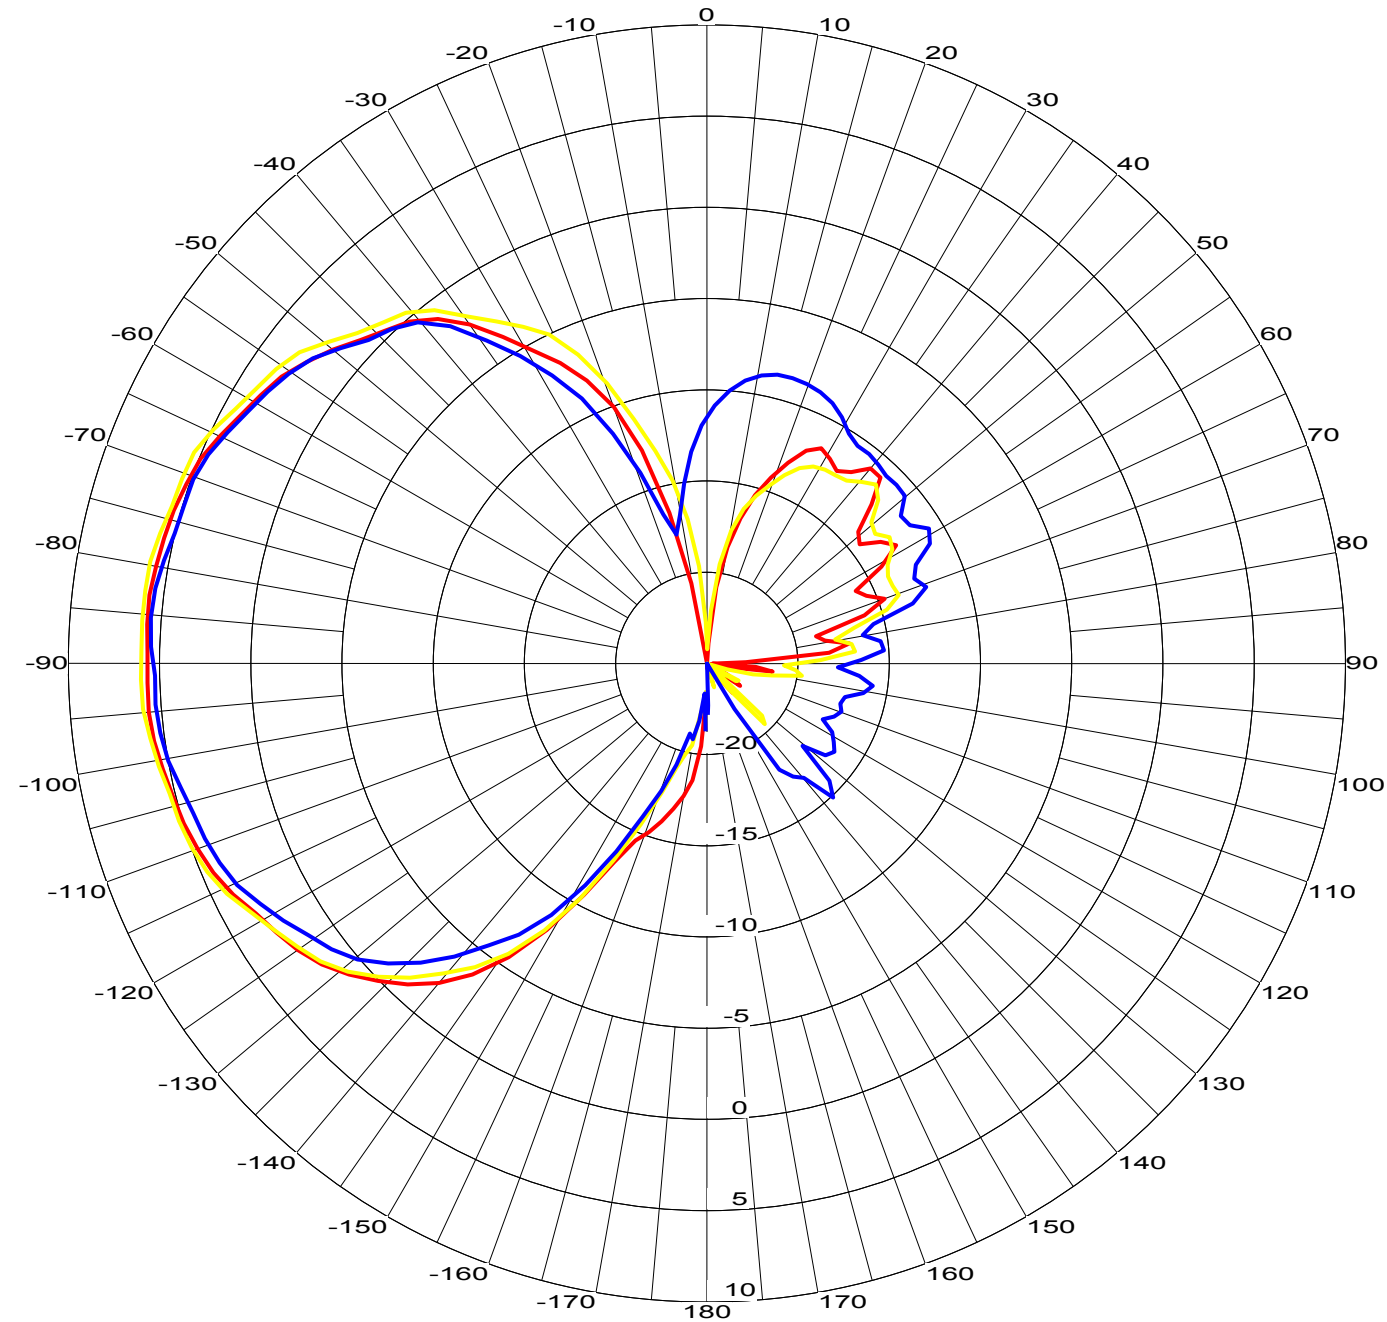

Magnitude (dBi) vs. Elevation (Deg)

2.4 - 2.5 GHz and 4.9 - 5.9 GHz Directional
Model: 24-59060-05V-MMCX

Overlays

Freq: 2.400 GHz —
Freq: 2.450 GHz —
Freq: 2.500 GHz —

TELEX COMMUNICATIONS, INC.
8601 E. CORNHUSKER HWY.
LINCOLN, NE 68507
PHONE: (800) 898-6723
FAX: (402) 467-3279
WWW.TELEXWIRELESS.COM