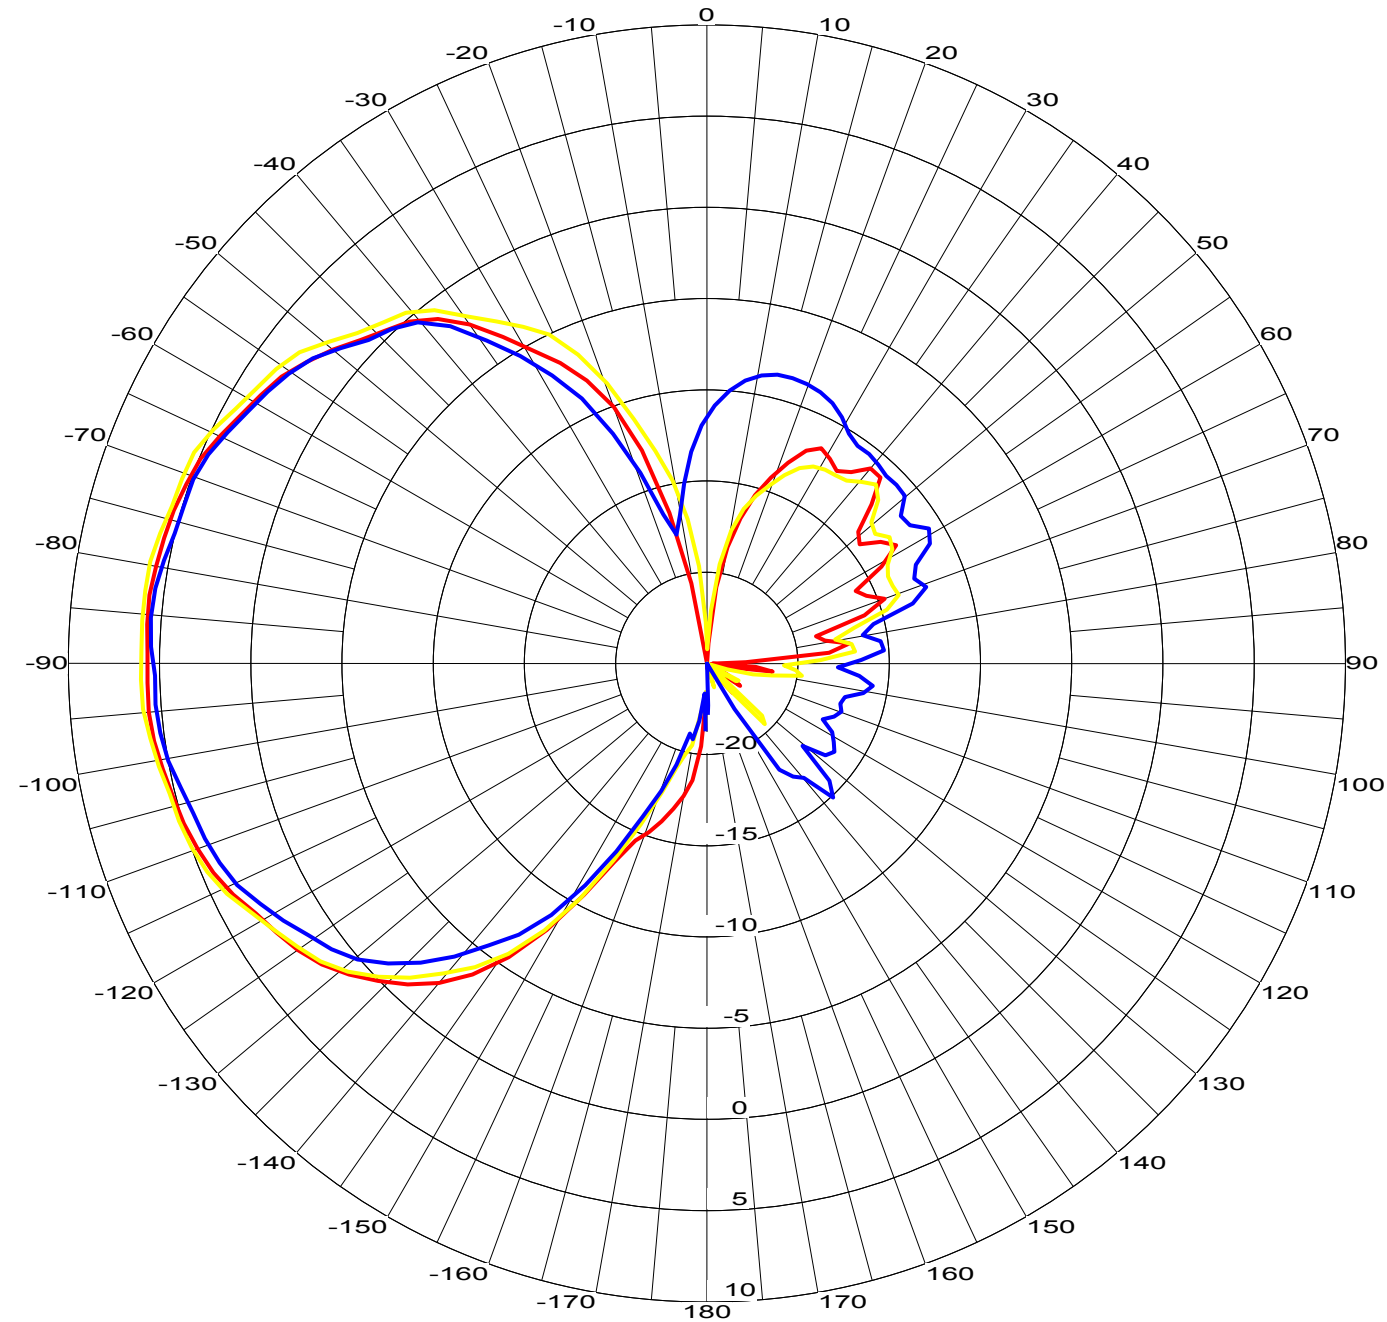

Magnitude (dBi) vs. Elevation (Deg)

2.4 - 2.5 GHz and 4.9 - 5.9 GHz Directional
Model: 24-59060-05V-MMCX

Overlays

Freq: 2.400 GHz —
Freq: 2.450 GHz —
Freq: 2.500 GHz —