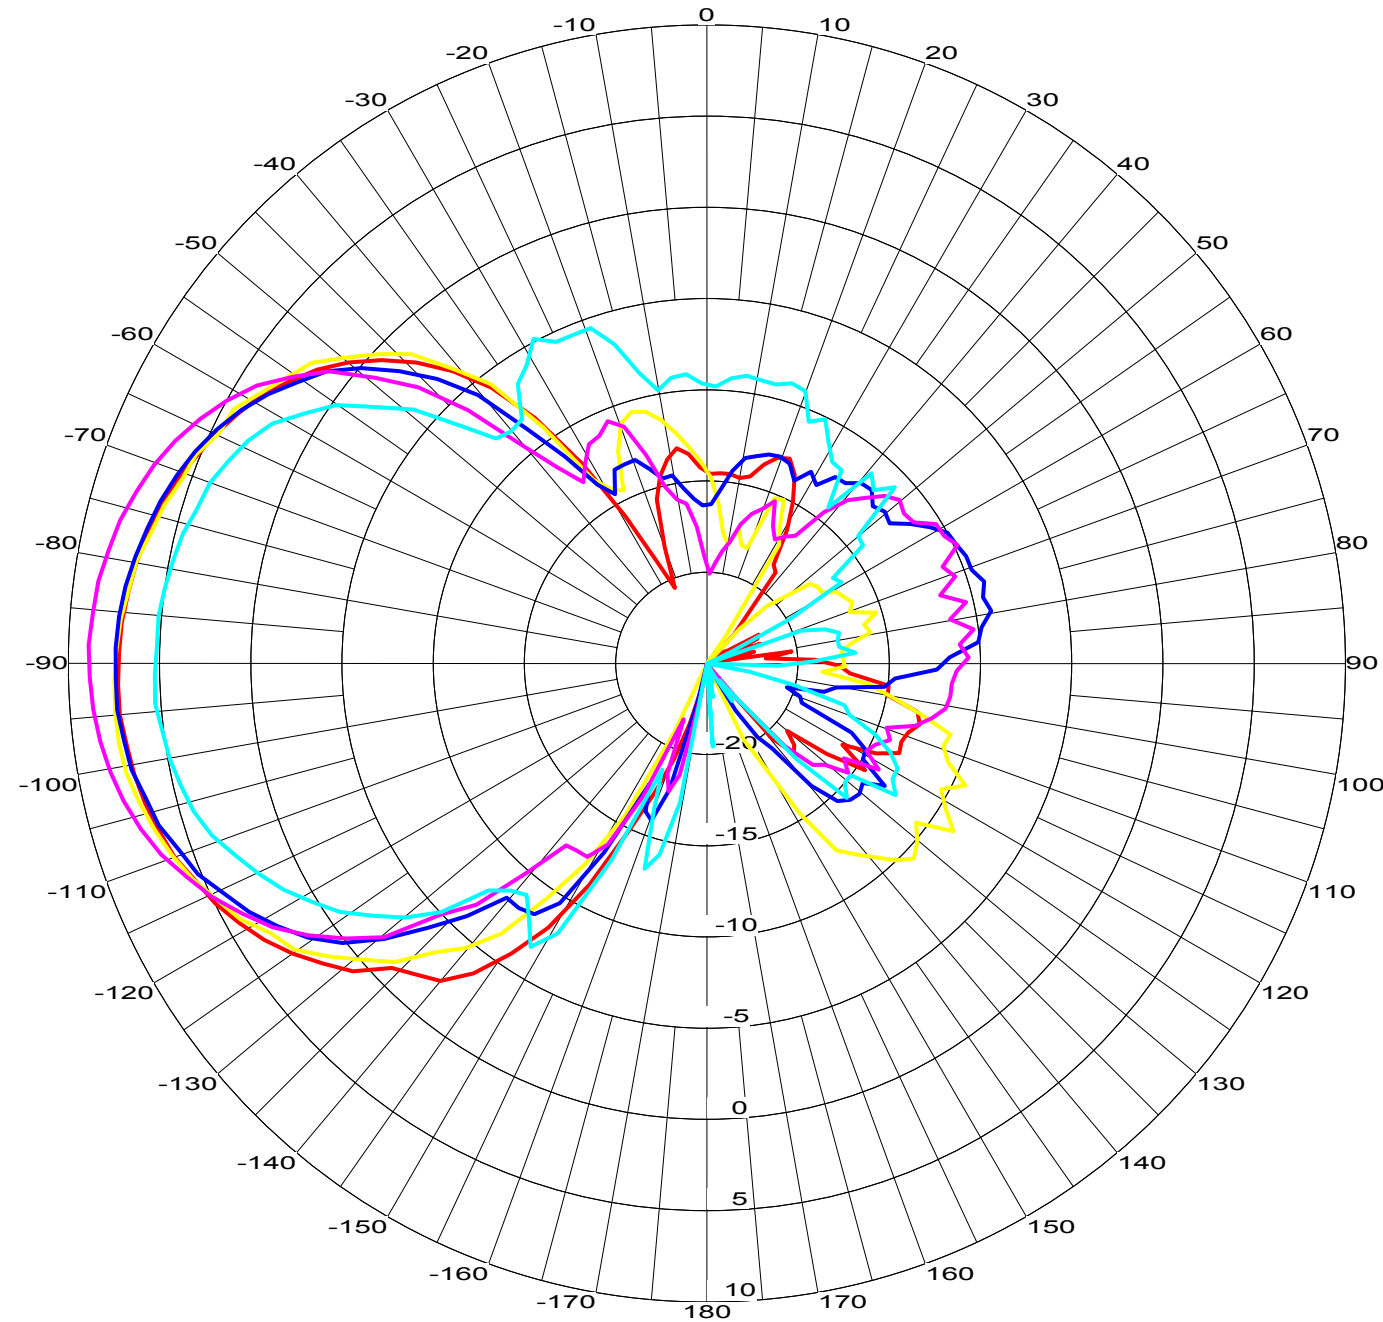

Magnitude (dBi) vs. Elevation (Deg)

2.4 - 2.5 GHz and 4.9 - 5.9 GHz Directional
Model: 24-59060-05V-MMCX

Overlays

- Freq: 4.900 GHz —
- Freq: 5.200 GHz —
- Freq: 5.500 GHz —
- Freq: 5.700 GHz —
- Freq: 5.875 GHz —