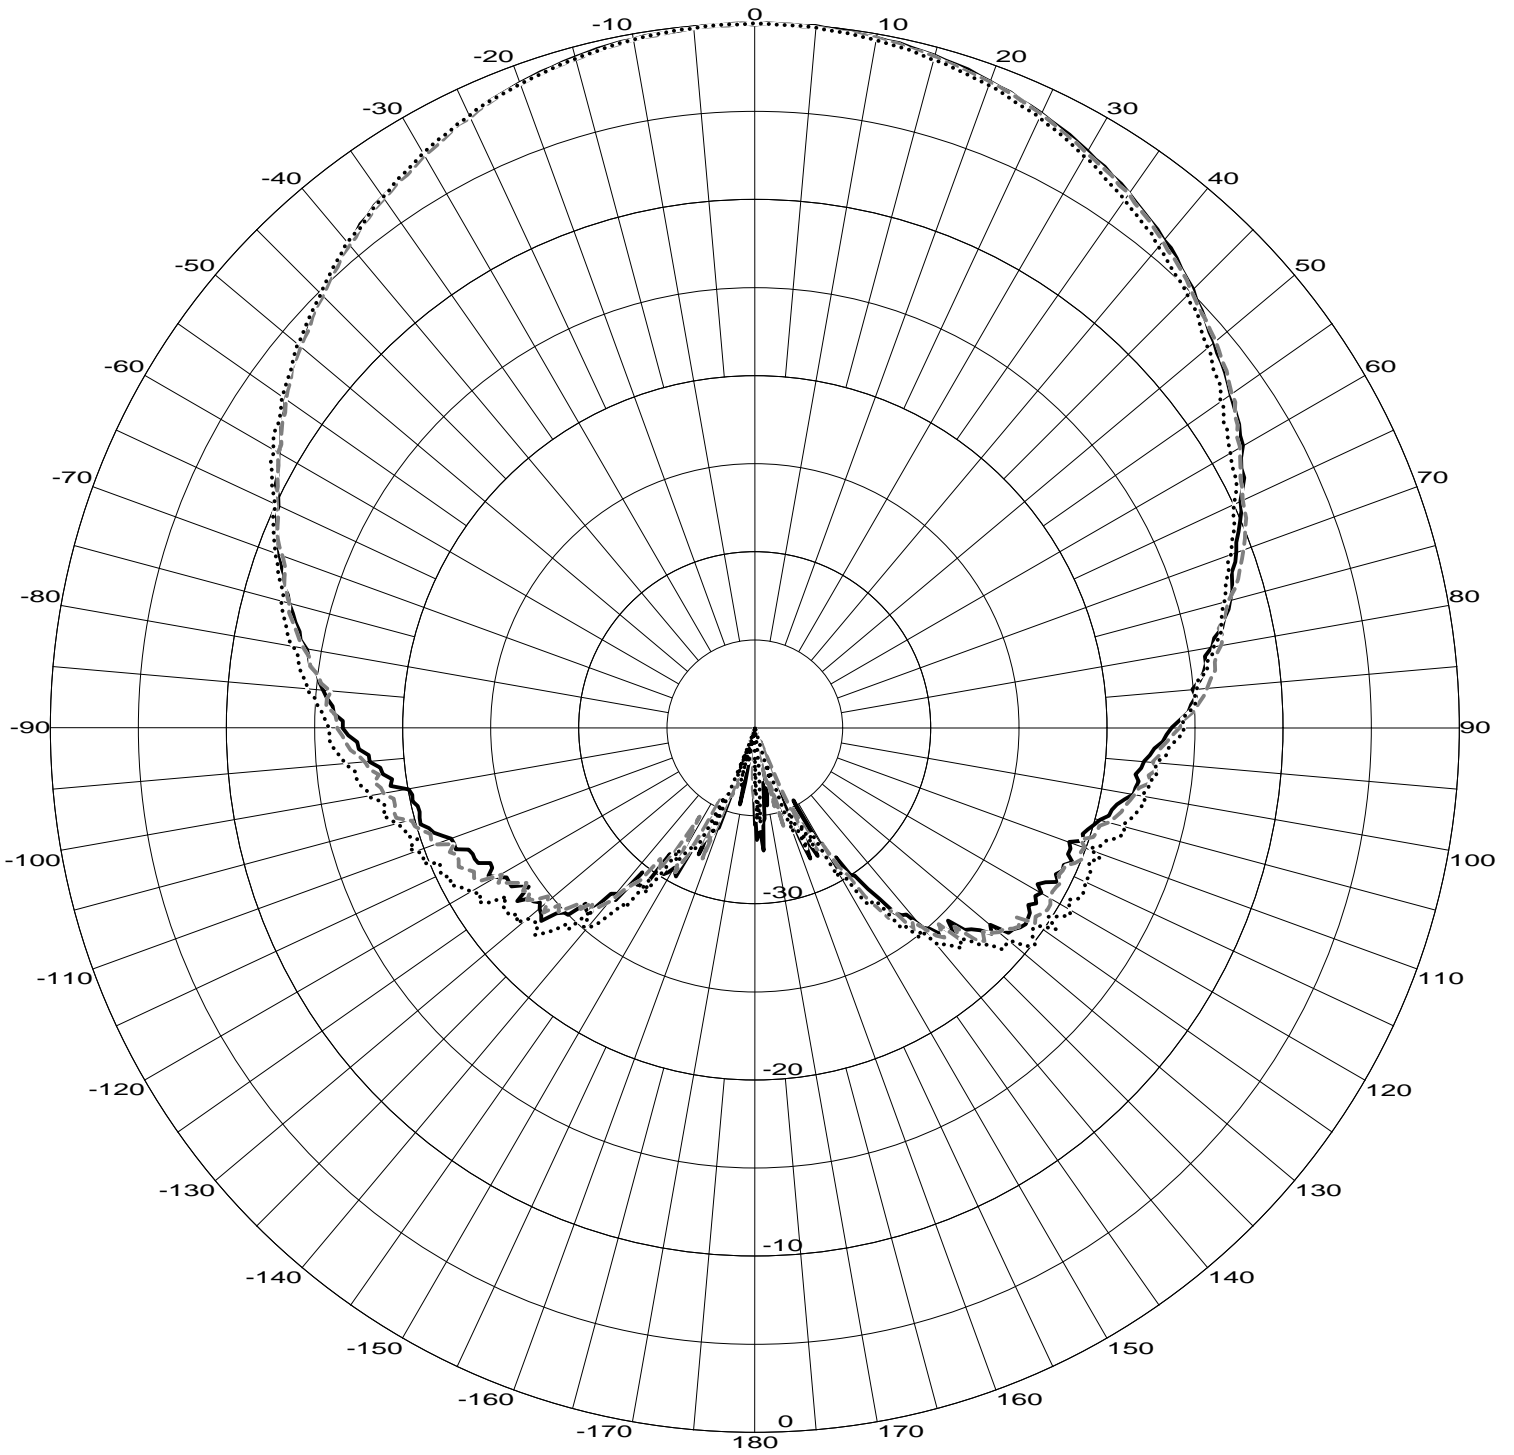

MODEL: 2401AA  
8.5 dBi Directional Patch  
Azimuth Pattern

Frequency List

- Freq: 2.400 GHz ———
- Freq: 2.441 GHz - - - -
- Freq: 2.500 GHz ······

Telex Communications, INC.  
8601 E. Cornhusker Hwy  
Lincoln, NE 68507