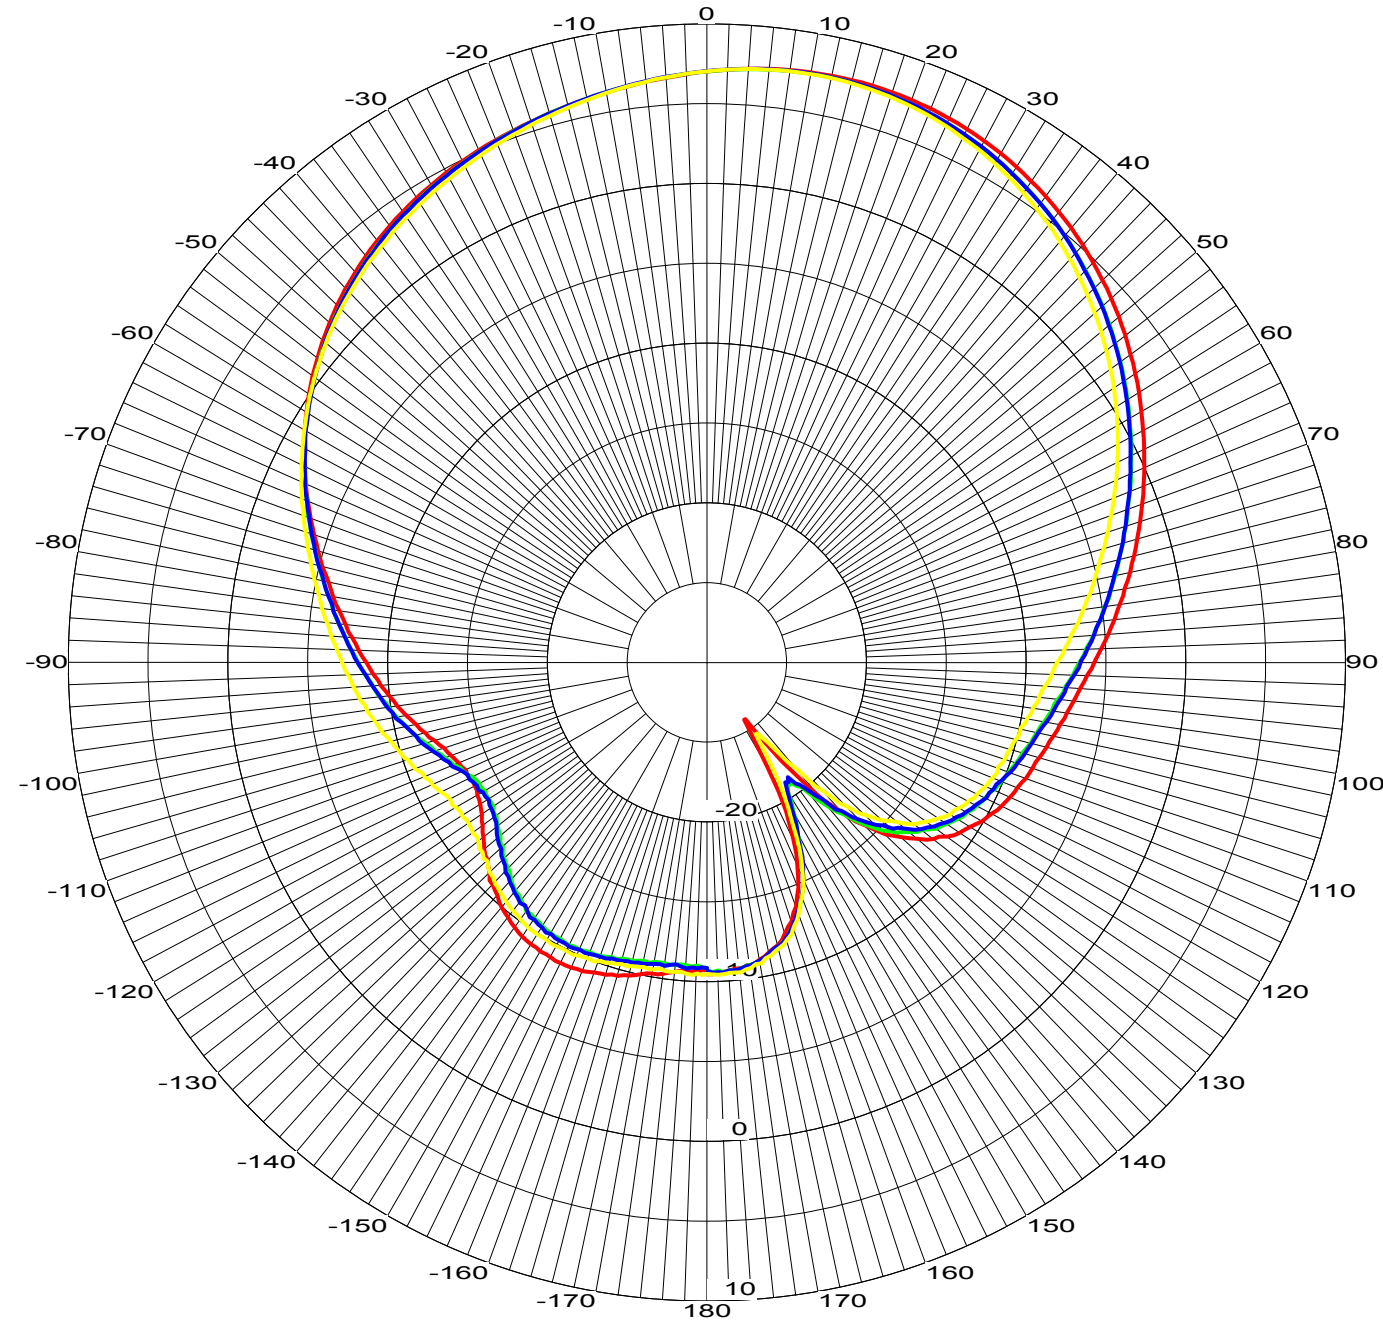

Magnitude (dBi) vs. Azimuth (Deg)

2404AA
Wall Mount Diversity Patch

Freq: 2.400 GHz —
Freq: 2.442 GHz —
Freq: 2.450 GHz —
Freq: 2.484 GHz —

TELEX COMMUNICATIONS, INC.
8601 E. CORNHUSKER HWY.
LINCOLN, NE 68507
PHONE: (800) 898-6723
FAX: (402) 467-3279
WWW.TELEX.COM/WIRELESS