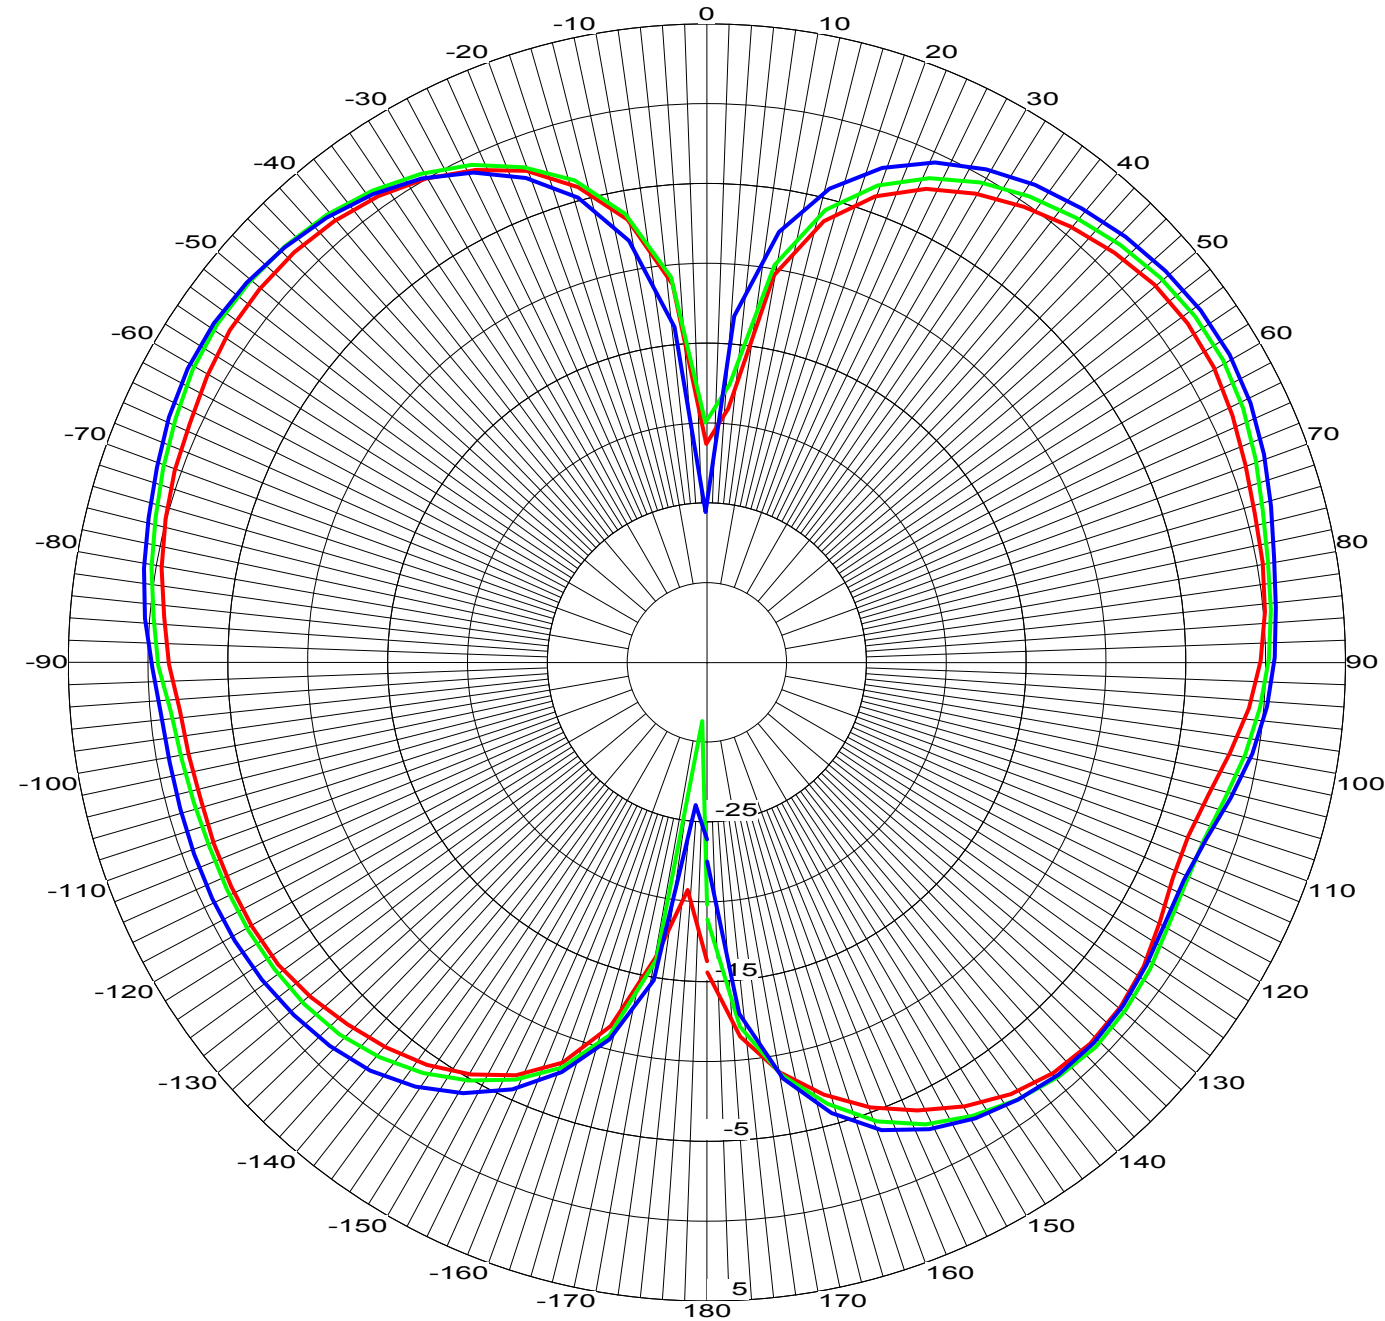

Magnitude (dBi) vs. Elevation (Deg)

2406AA
Ceiling Mount Diversity Omni

Freq: 2.400 GHz —
Freq: 2.441 GHz —
Freq: 2.483 GHz —

TELEX COMMUNICATIONS, INC.
8601 E. CORNHUSKER HWY.
LINCOLN, NE 68507
PHONE: (800) 898-6723
FAX: (402) 467-3279
WWW.TELEX.COM/WIRELESS