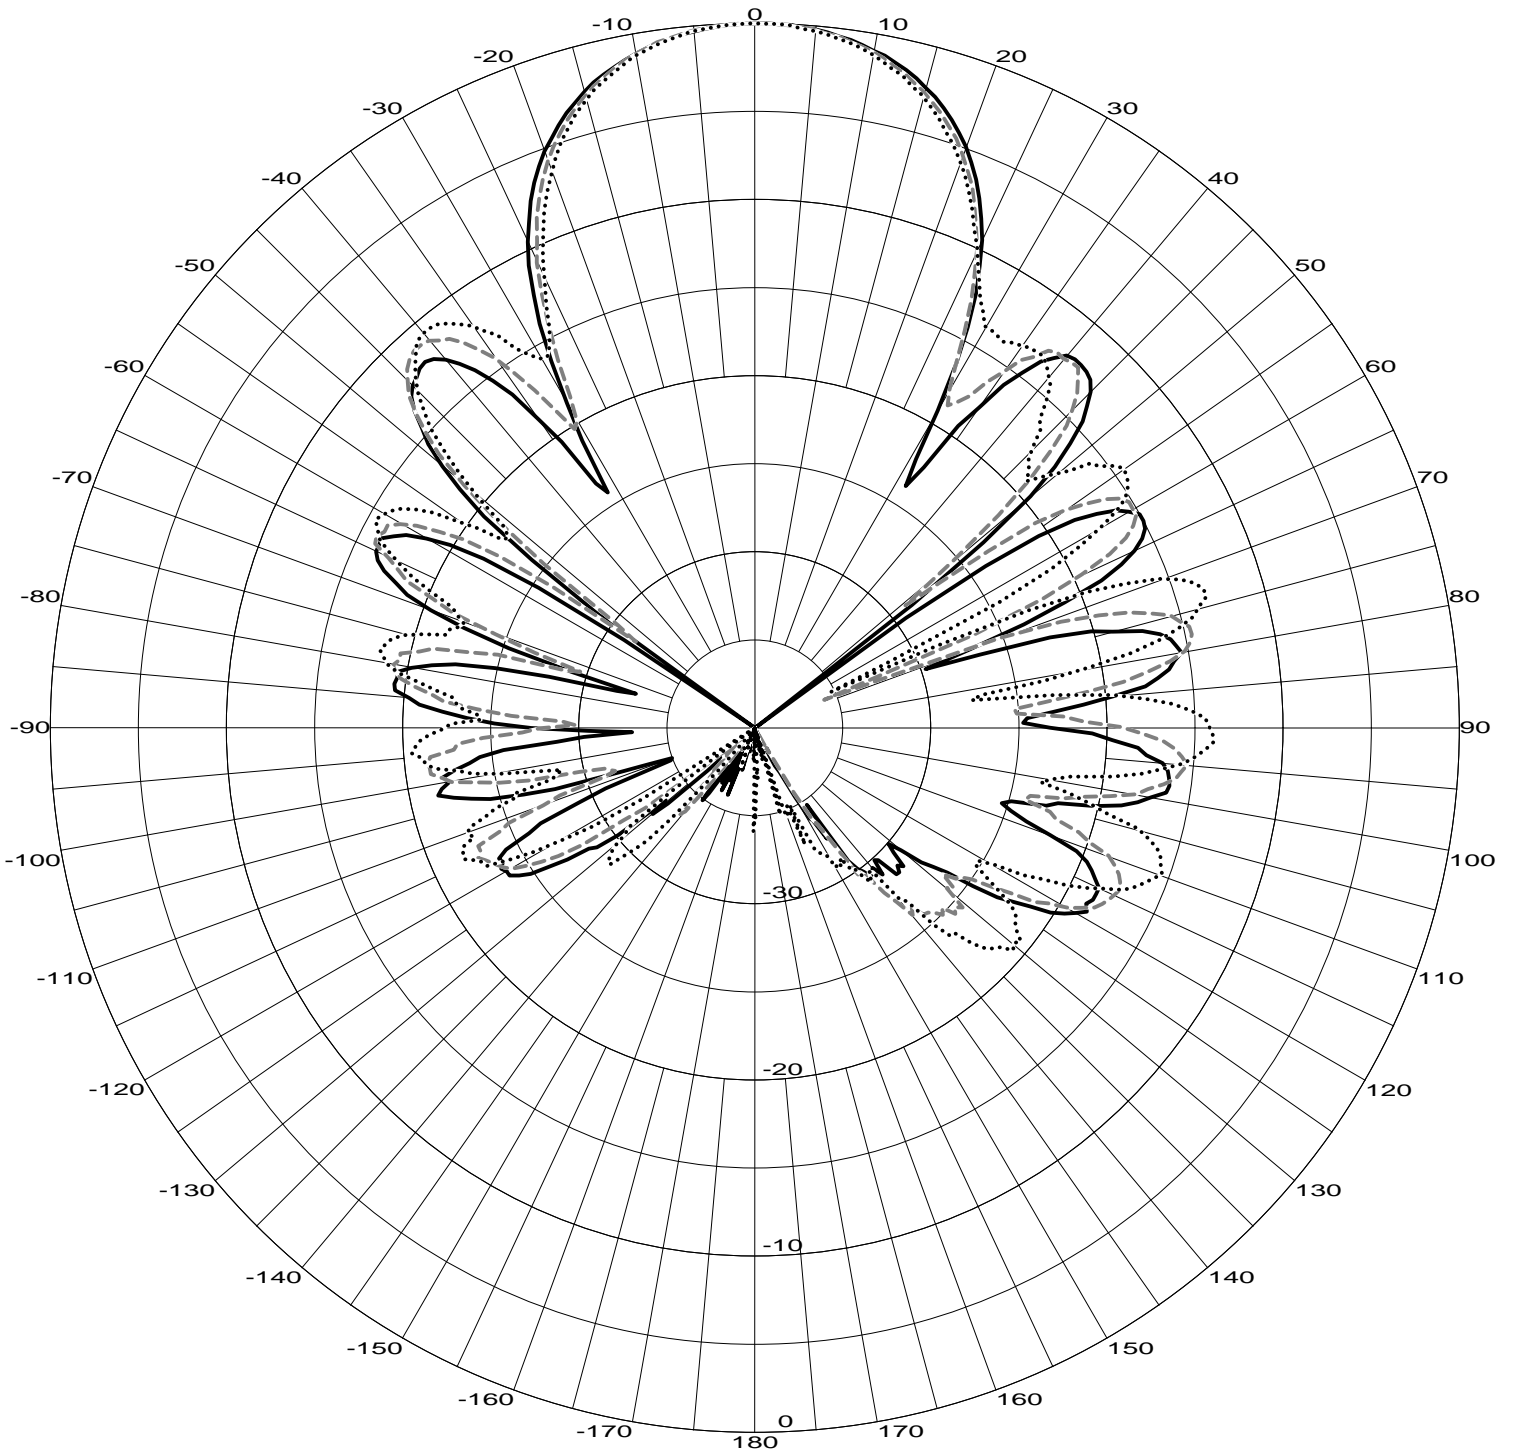

MODEL: 2415AA
14 dBi 16 ELE YAGI
Azimuth Pattern

Frequency List
Freq: 2.400 GHz ———
Freq: 2.441 GHz - - - -
Freq: 2.500 GHz ······

Telex Communications, INC.
8601 E. Cornhusker Hwy
Lincoln, NE 68507

Phone: (402) 467-5321
Fax: (402) 467-3279

Proprietary