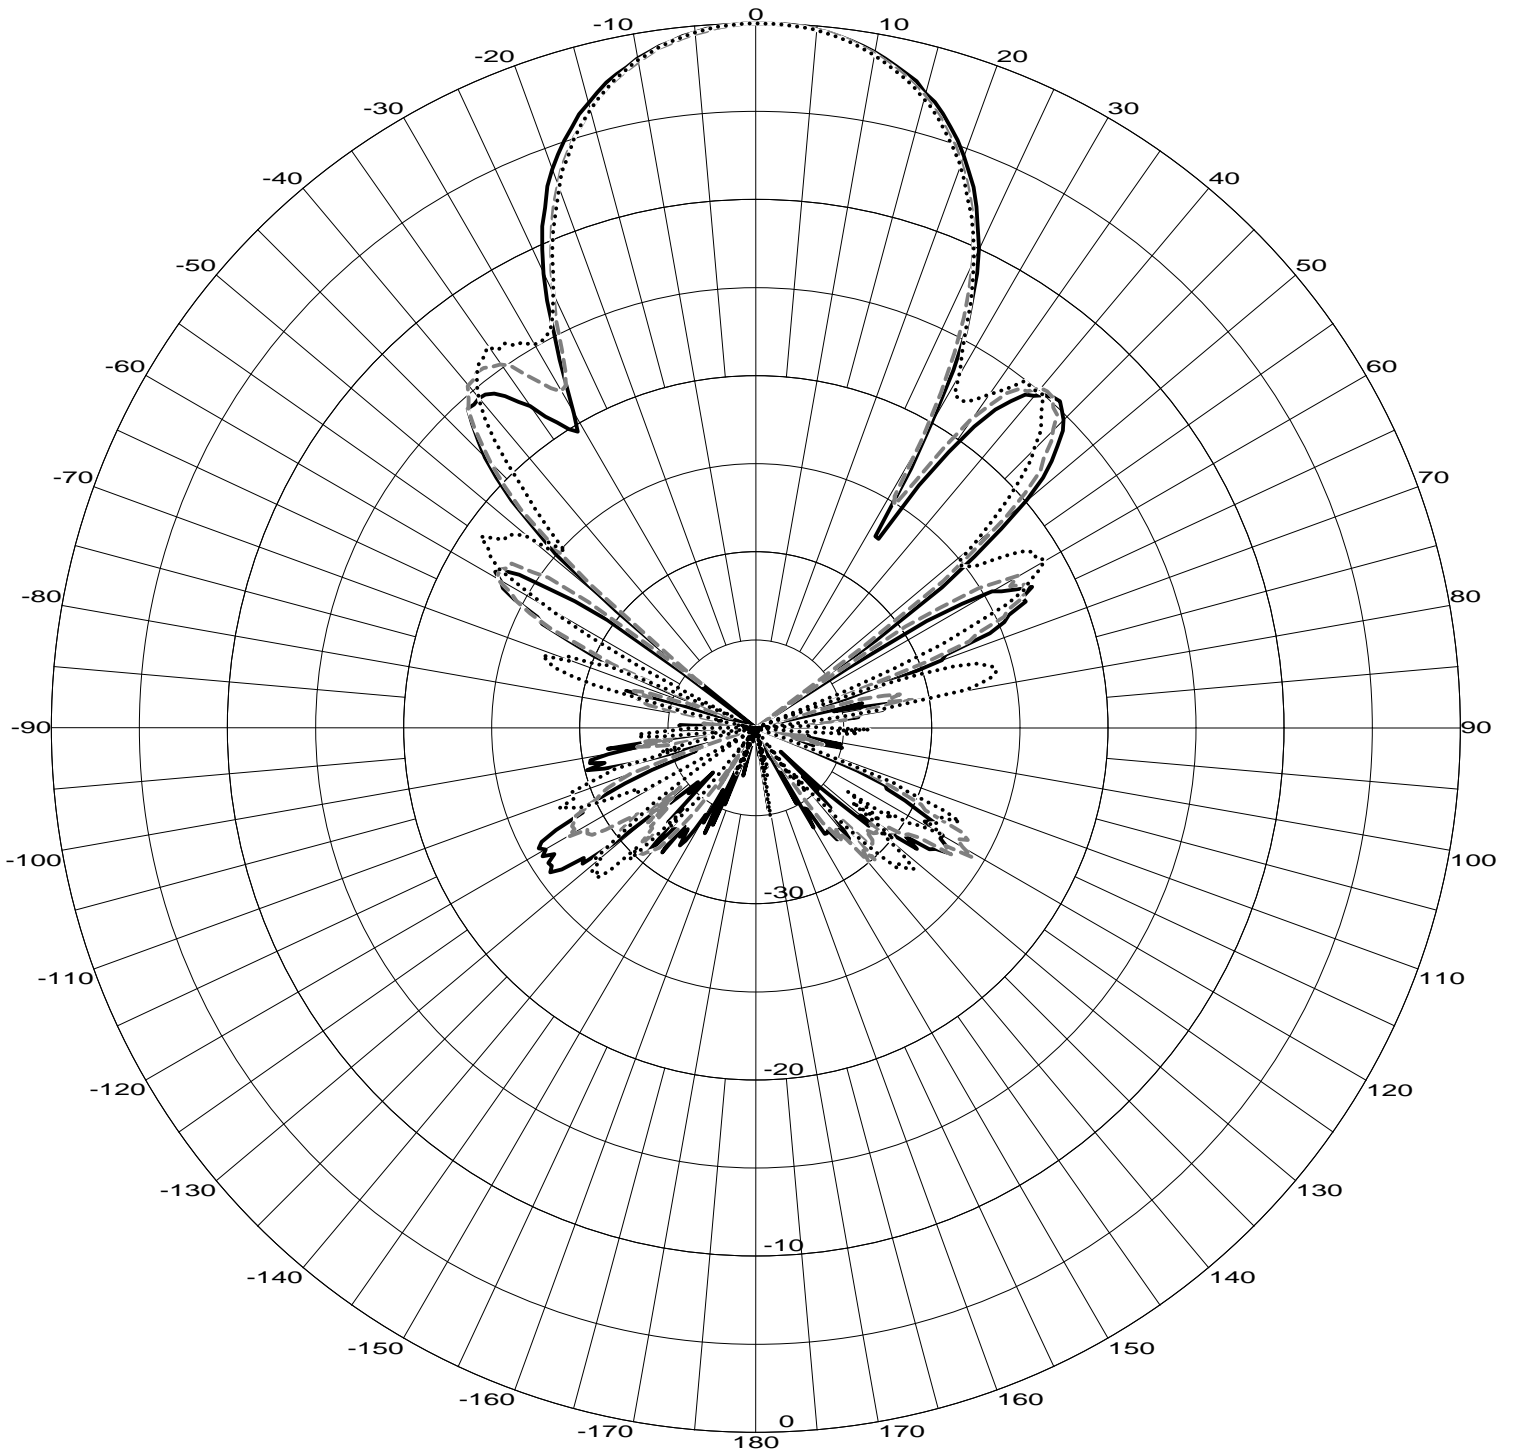

MODEL: 2415AA
14 dBi 16 ELE YAGI
Elevation Pattern

Frequency List

- Freq: 2.400 GHz ———
- Freq: 2.441 GHz - - - -
- Freq: 2.500 GHz ······

Telex Communications, INC.
8601 E. Cornhusker Hwy
Lincoln, NE 68507