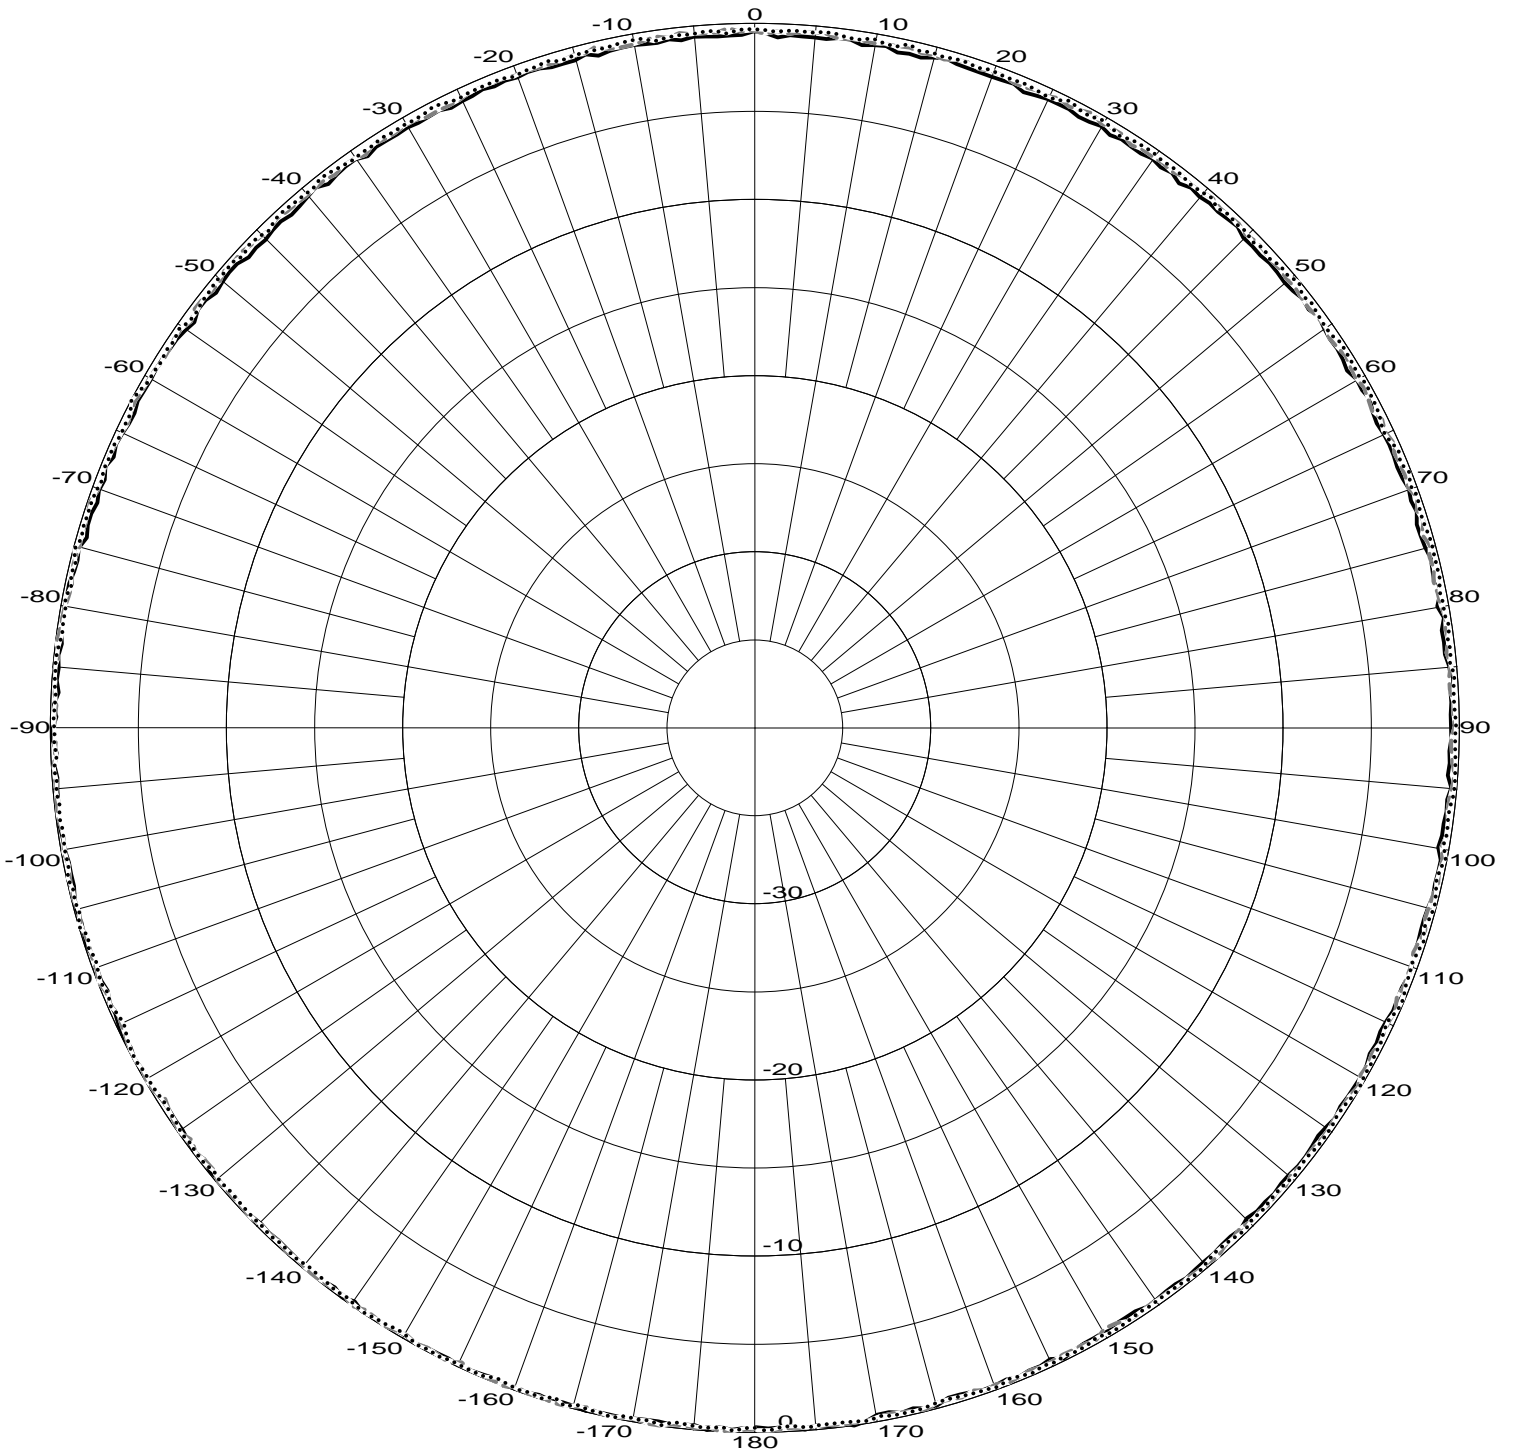

MODEL: 2424AA
FLEX DIPOLE
Azimuth Pattern

Frequency List

- Freq: 2.400 GHz ———
- Freq: 2.441 GHz - - - - -
- Freq: 2.500 GHz ······

Telex Communications, INC.
8601 E. Cornhusker Hwy
Lincoln, NE 68507

Phone: (402) 467-5321
Fax: (402) 467-3279

Proprietary