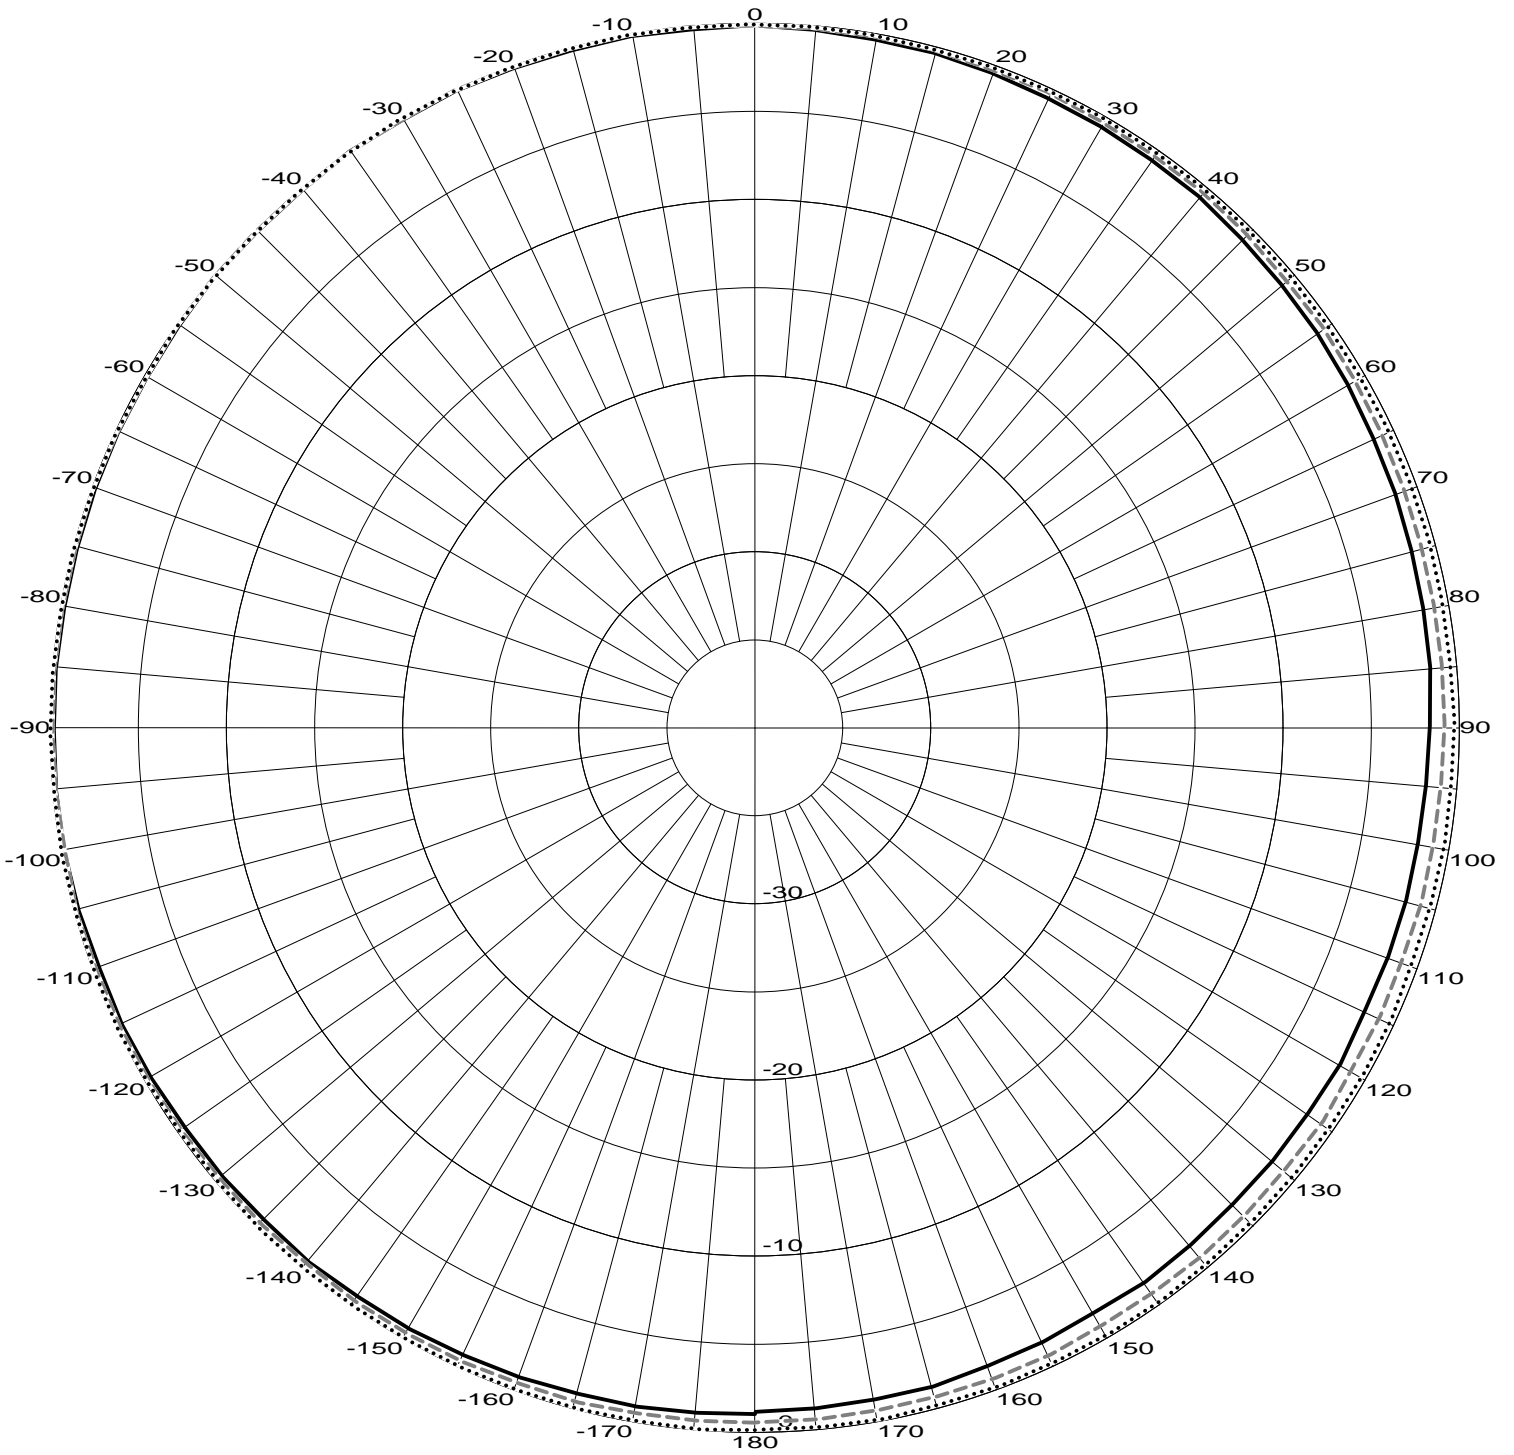

MODEL: 2437AA
7 dBi Omni
Azimuth Pattern

Frequency List

- Freq: 2.400 GHz ———
- Freq: 2.441 GHz - - - -
- Freq: 2.500 GHz ······

Telex Communications, INC.
8601 E. Cornhusker Hwy
Lincoln, NE 68507

Phone: (402) 467-5321
Fax: (402) 467-3279