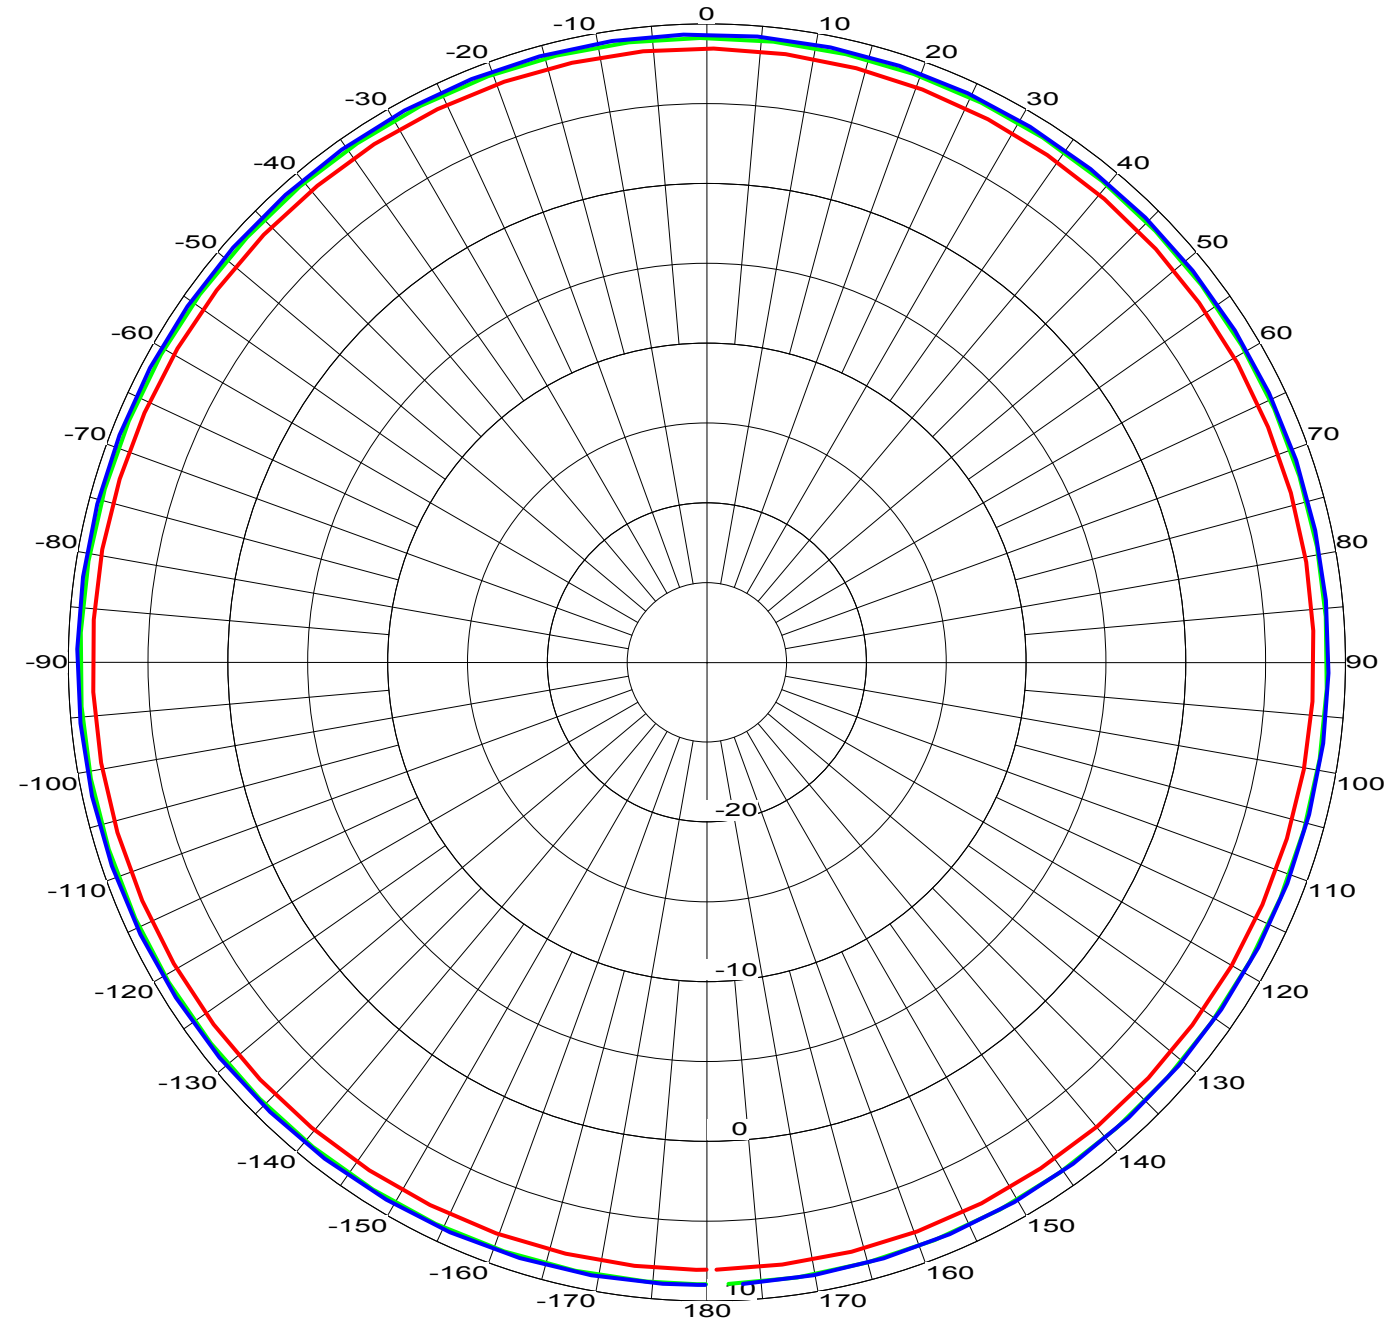

Magnitude (dBi) vs. Azimuth (Deg)

MODEL: 2439AA-1
9.5 dBi OMNI

Freq: 2.400 GHz —
Freq: 2.450 GHz —
Freq: 2.500 GHz —

TELEX COMMUNICATIONS, INC.
8601 E. CORNHUSKER HWY.
LINCOLN, NE 68507
PHONE: (800) 898-6723
FAX: (402) 467-3279
WWW.TELEX.COM/WIRELESS