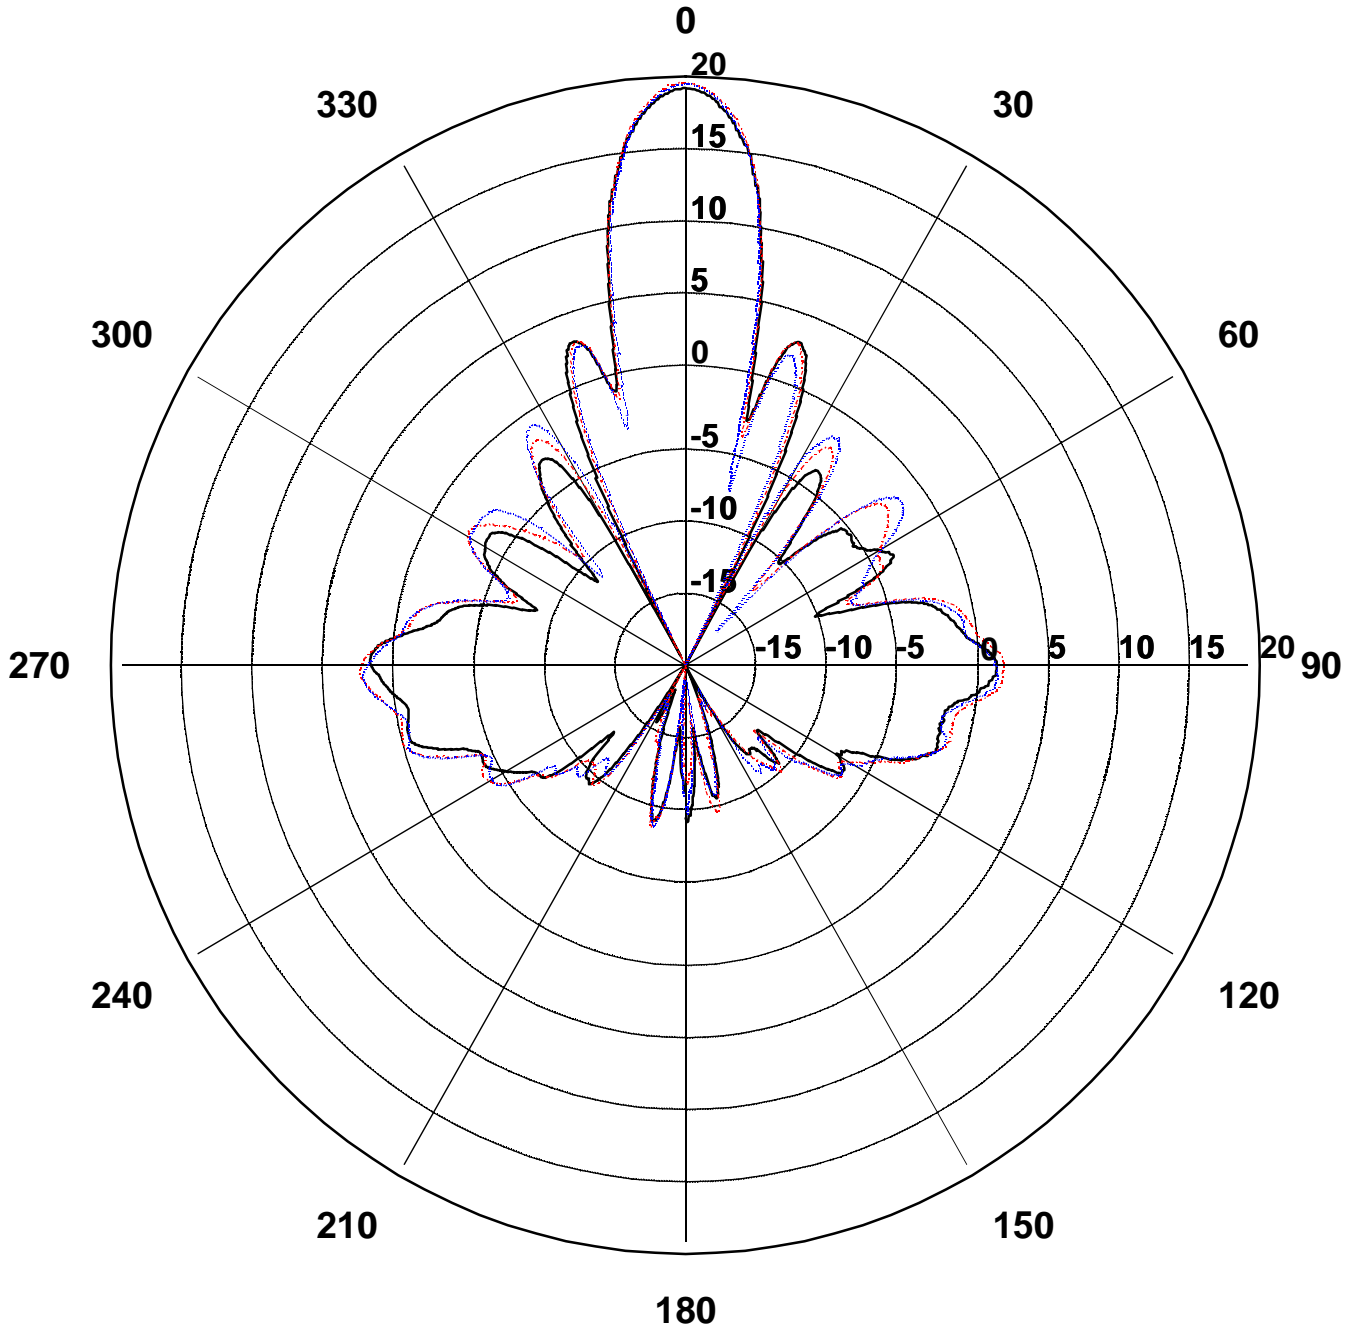

MODEL: 2440-24V
20 dBi Dish Antenna
Azimuth Pattern

Frequency List:
Freq: 2.400 GHz ———
Freq: 2.442 GHz - - - - -
Freq: 2.483 GHz ·····

Telex Communications, Inc.
8601 East Cornhusker Hwy
Lincoln, Nebraska