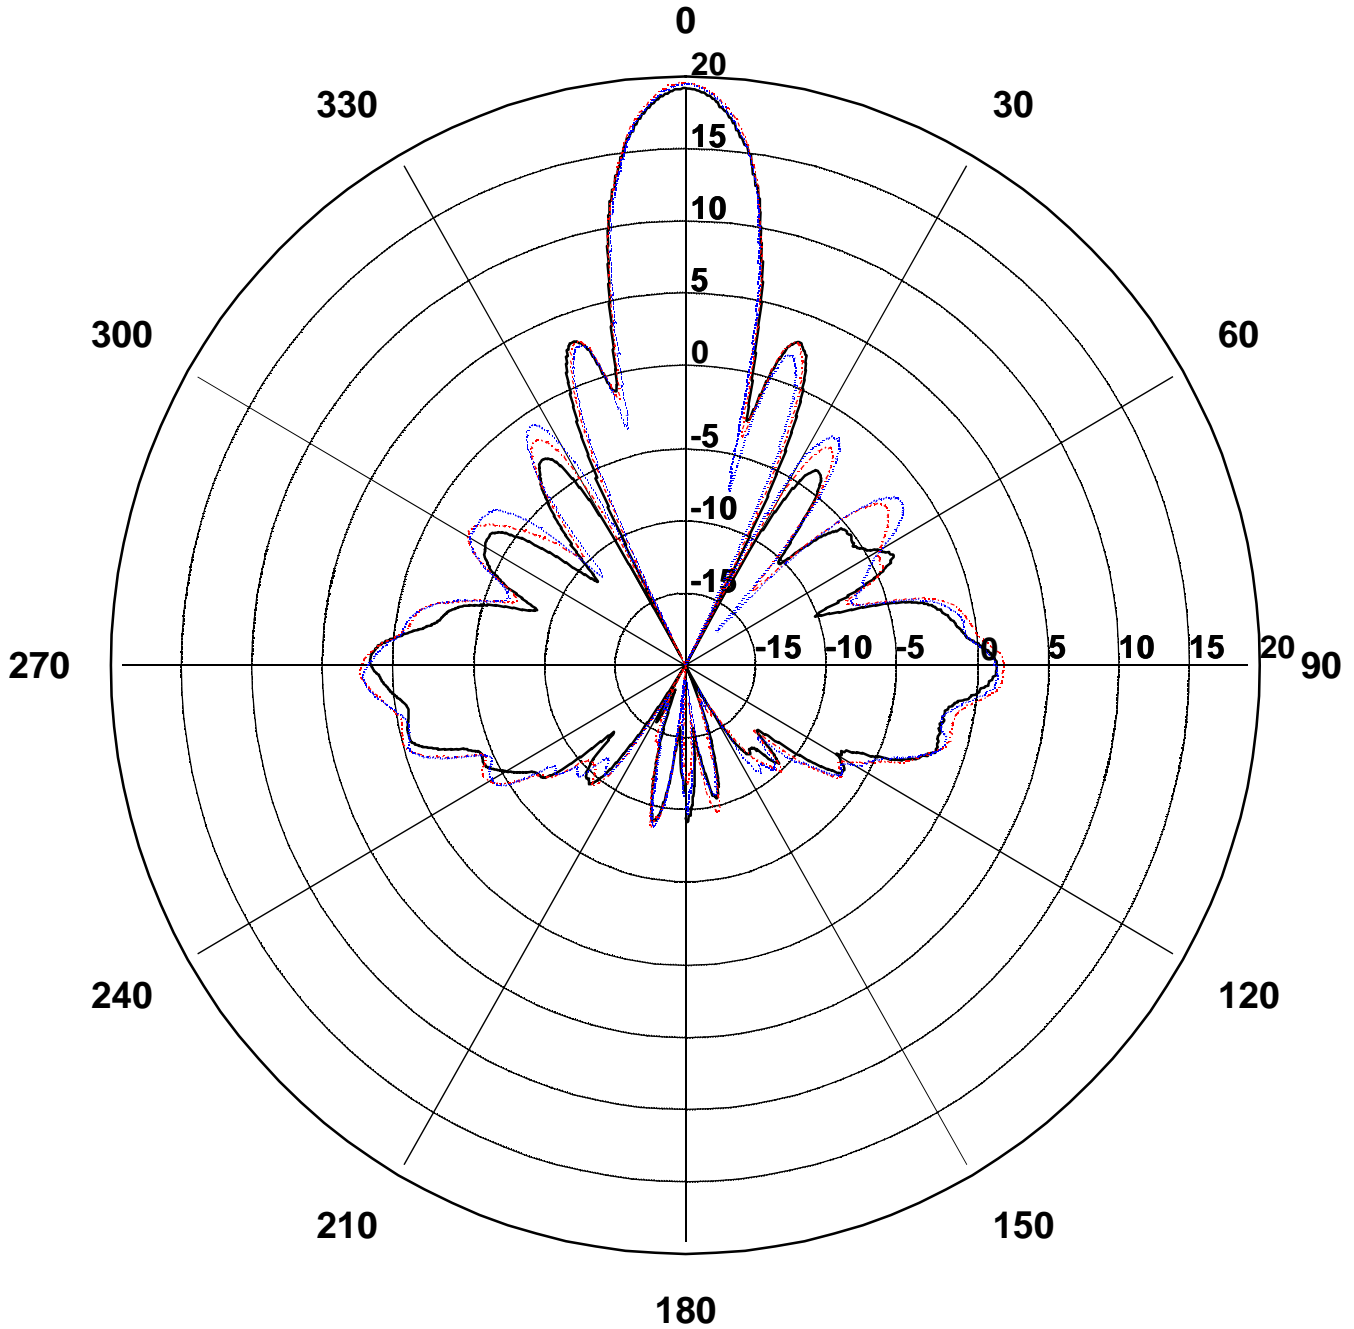

MODEL: 2440-24V
20 dBi Dish Antenna
Azimuth Pattern

Frequency List:
Freq: 2.400 GHz ———
Freq: 2.442 GHz - - - - -
Freq: 2.483 GHz

Telex Communications, Inc.
8601 East Cornhusker Hwy
Lincoln, Nebraska

Phone: (402) 467-5321
FAX: (402) 467-3279