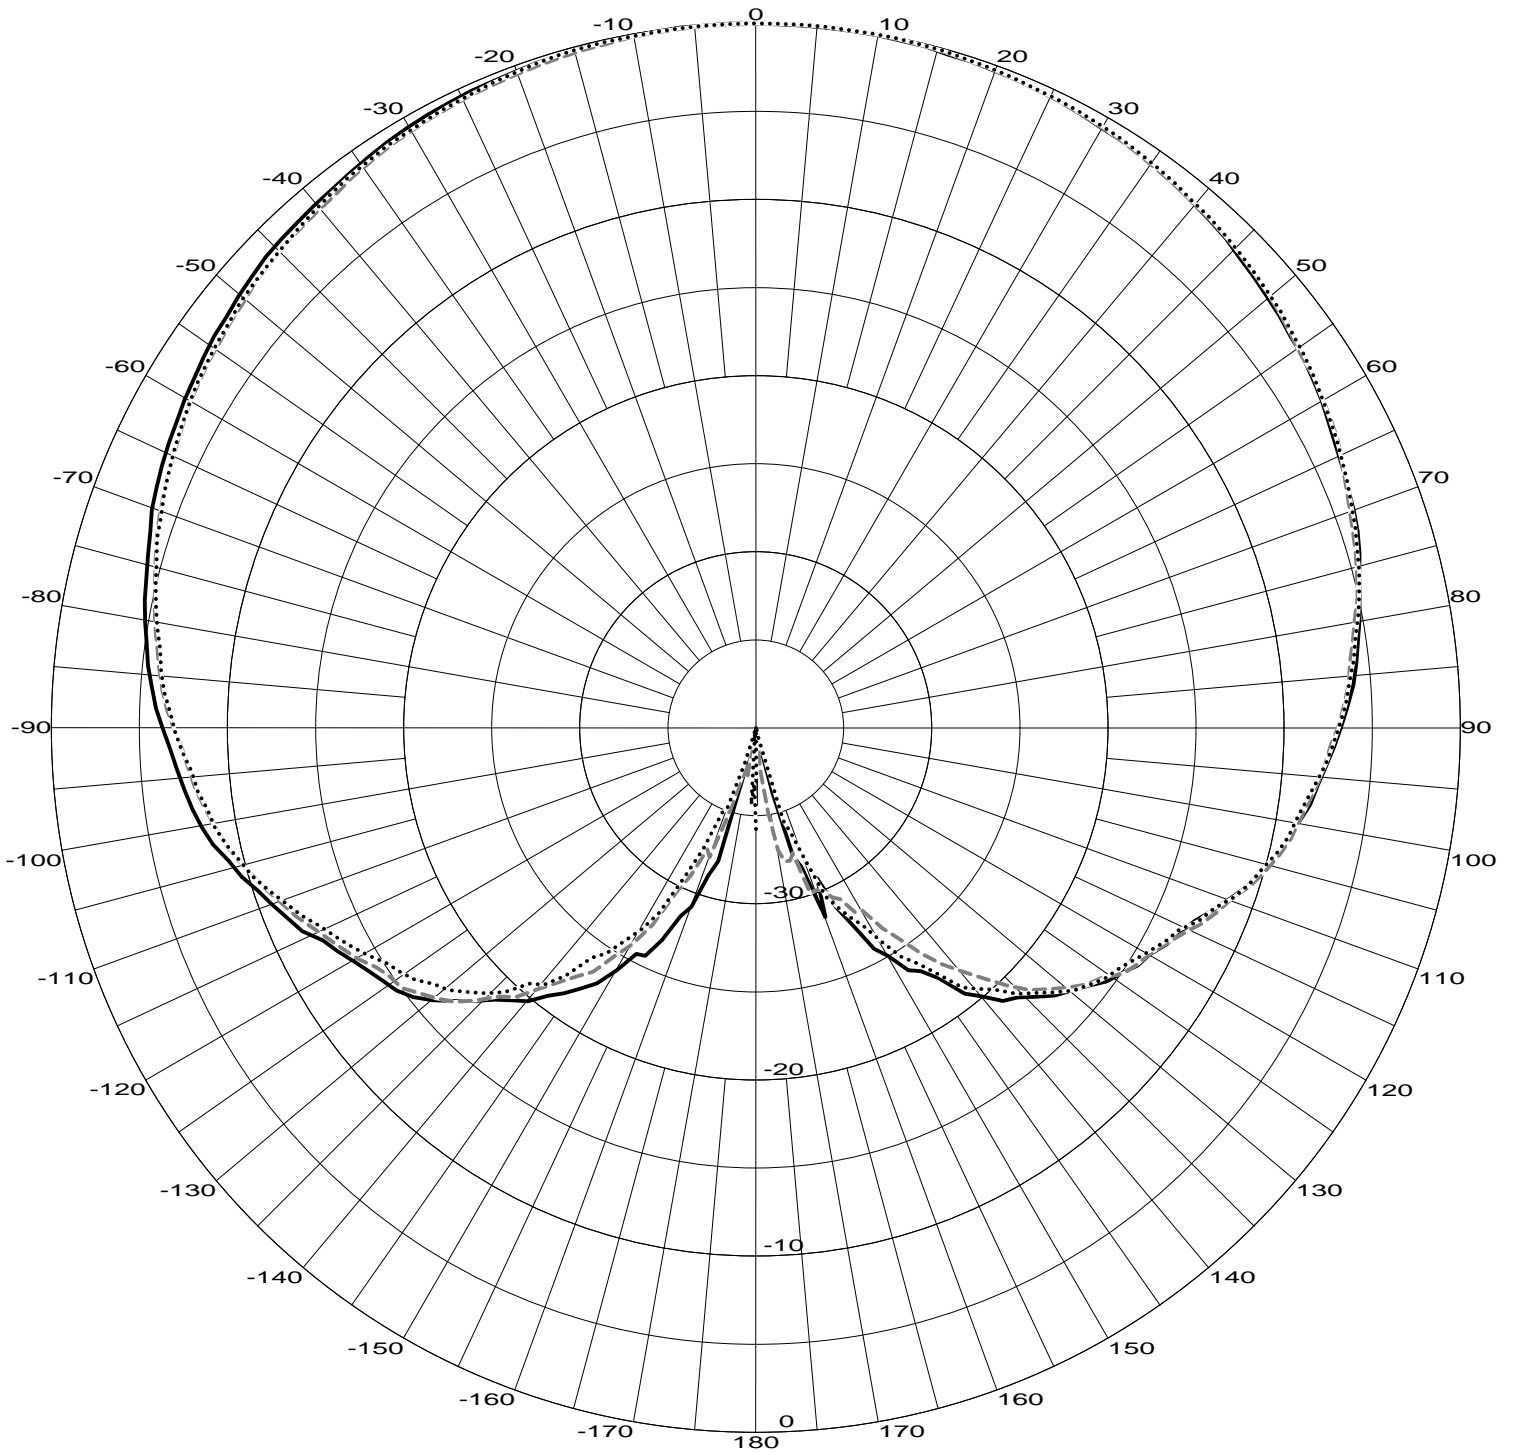

MODEL: 2443AA  
12 dBi Directional Panel  
Azimuth Pattern

Frequency List

- Freq: 2.400 GHz ———
- Freq: 2.441 GHz - - - -
- Freq: 2.500 GHz ······

Telex Communications, INC.  
8601 E. Cornhusker Hwy  
Lincoln, NE 68507