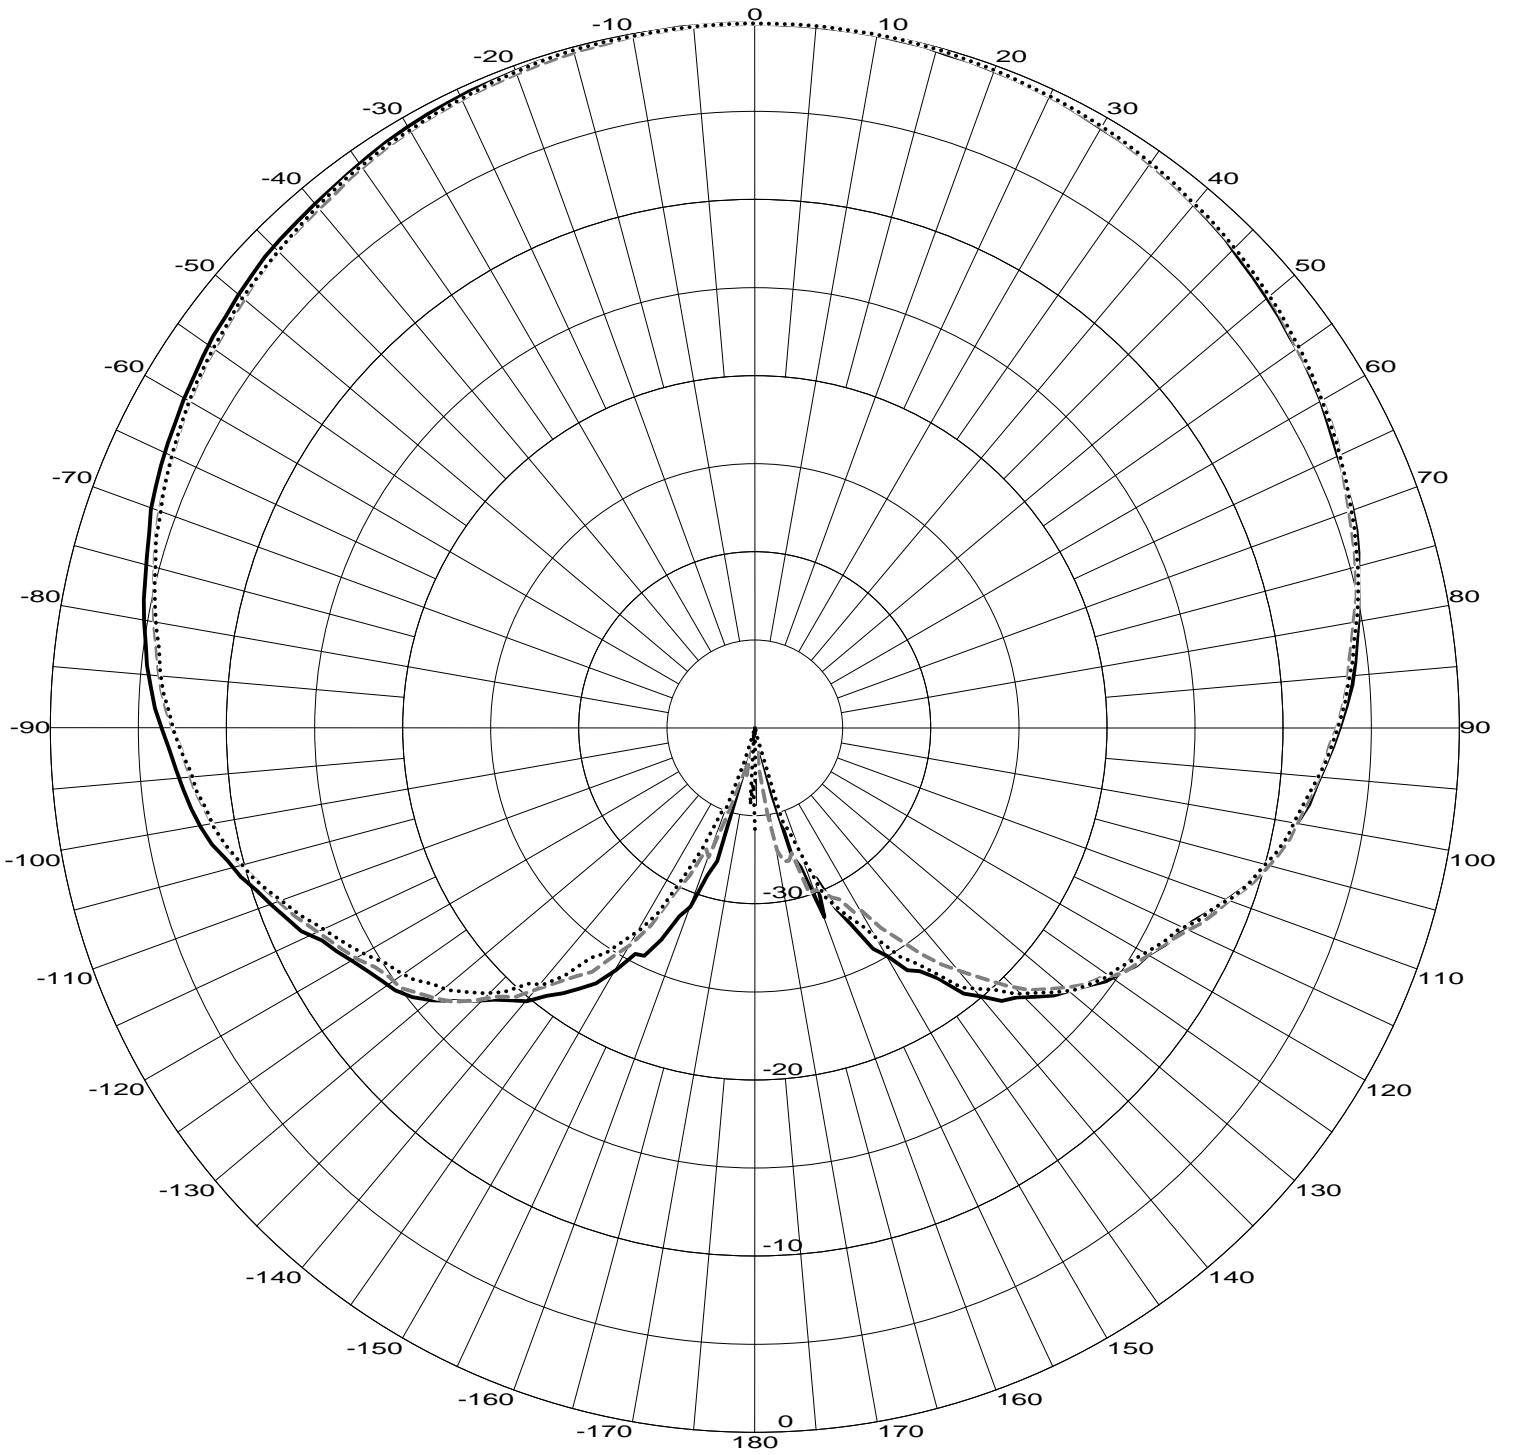

MODEL: 2443AA  
12 dBi Directional Panel  
Azimuth Pattern

Frequency List  
Freq: 2.400 GHz ———  
Freq: 2.441 GHz - - - -  
Freq: 2.500 GHz ·····

Telex Communications, INC.  
8601 E. Cornhusker Hwy  
Lincoln, NE 68507