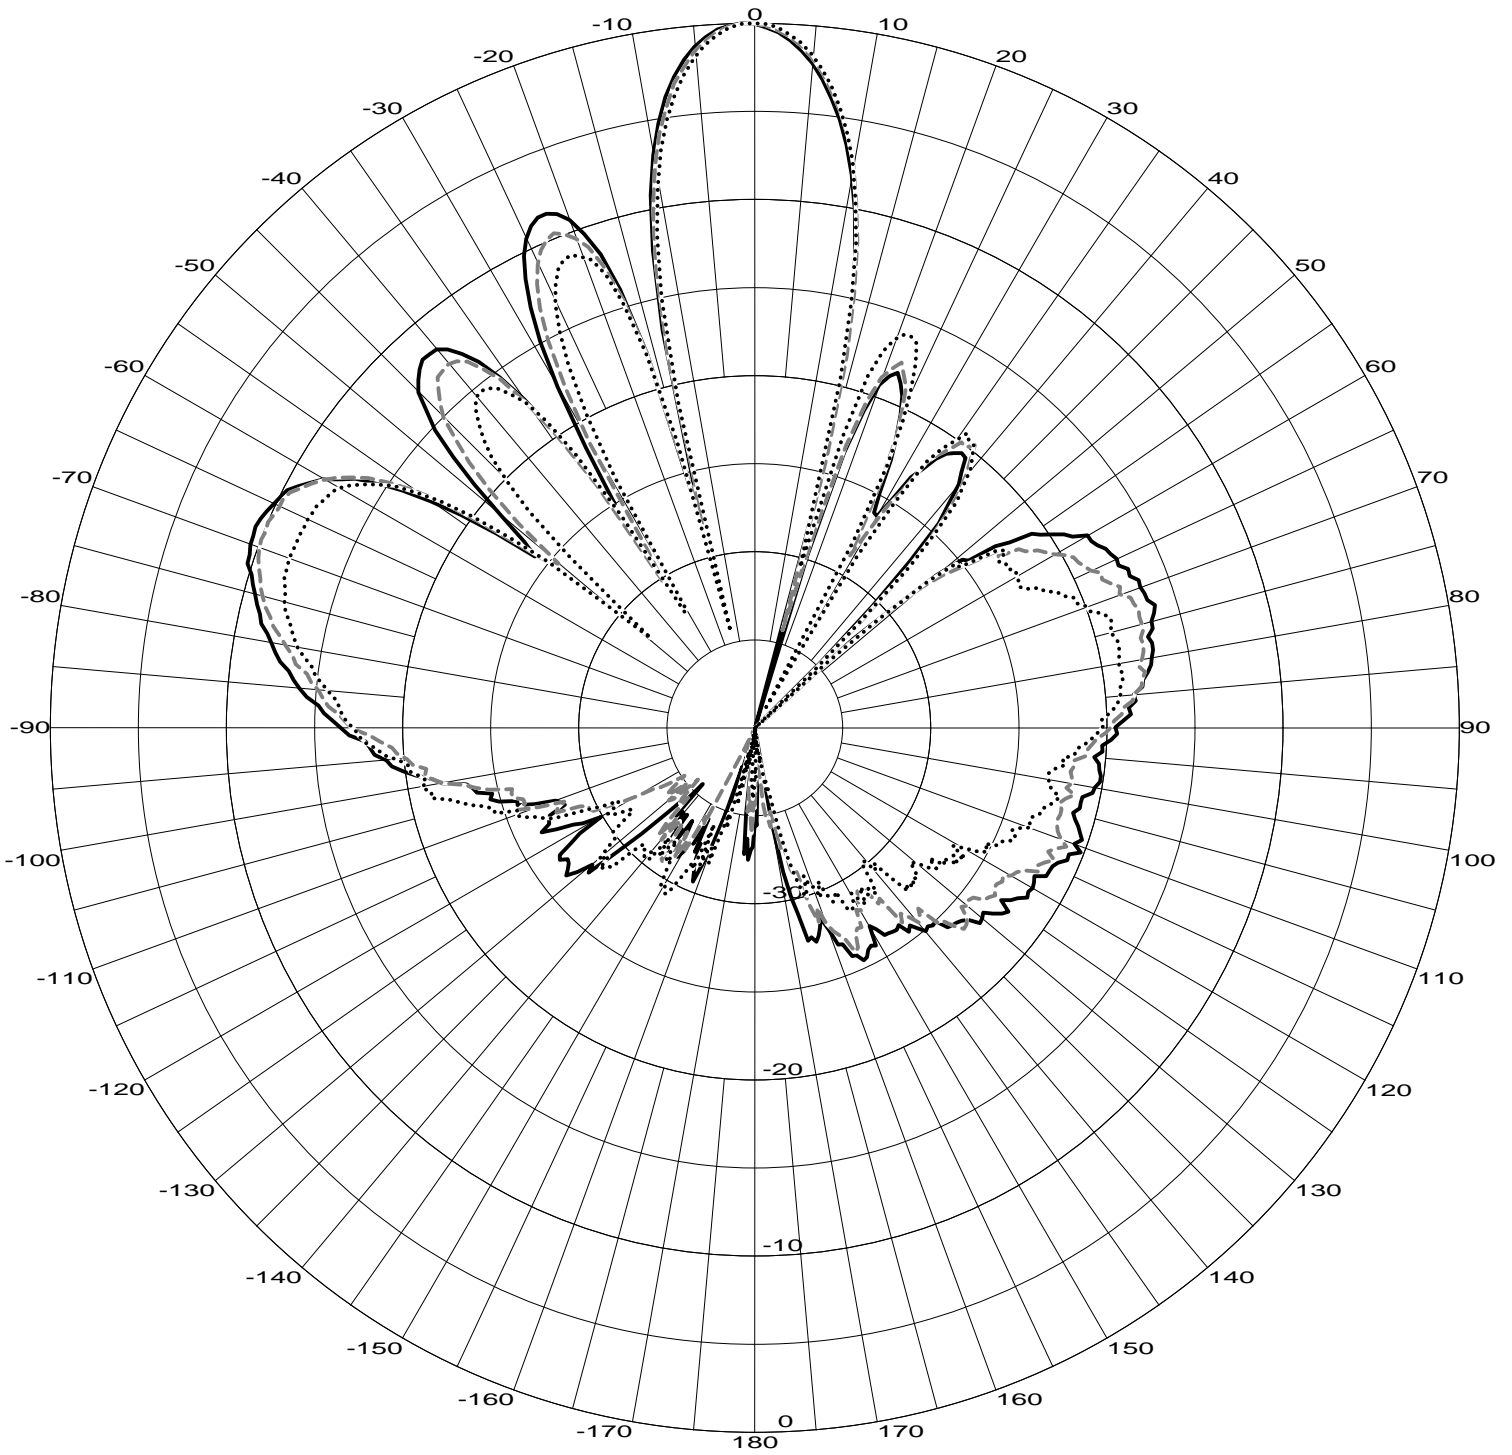

MODEL: 2443AA  
12 dBi Directional Panel  
Elevation Pattern

Frequency List  
Freq: 2.400 GHz ———  
Freq: 2.441 GHz - - - -  
Freq: 2.500 GHz ·····

Telex Communications, INC.  
8601 E. Cornhusker Hwy  
Lincoln, NE 68507