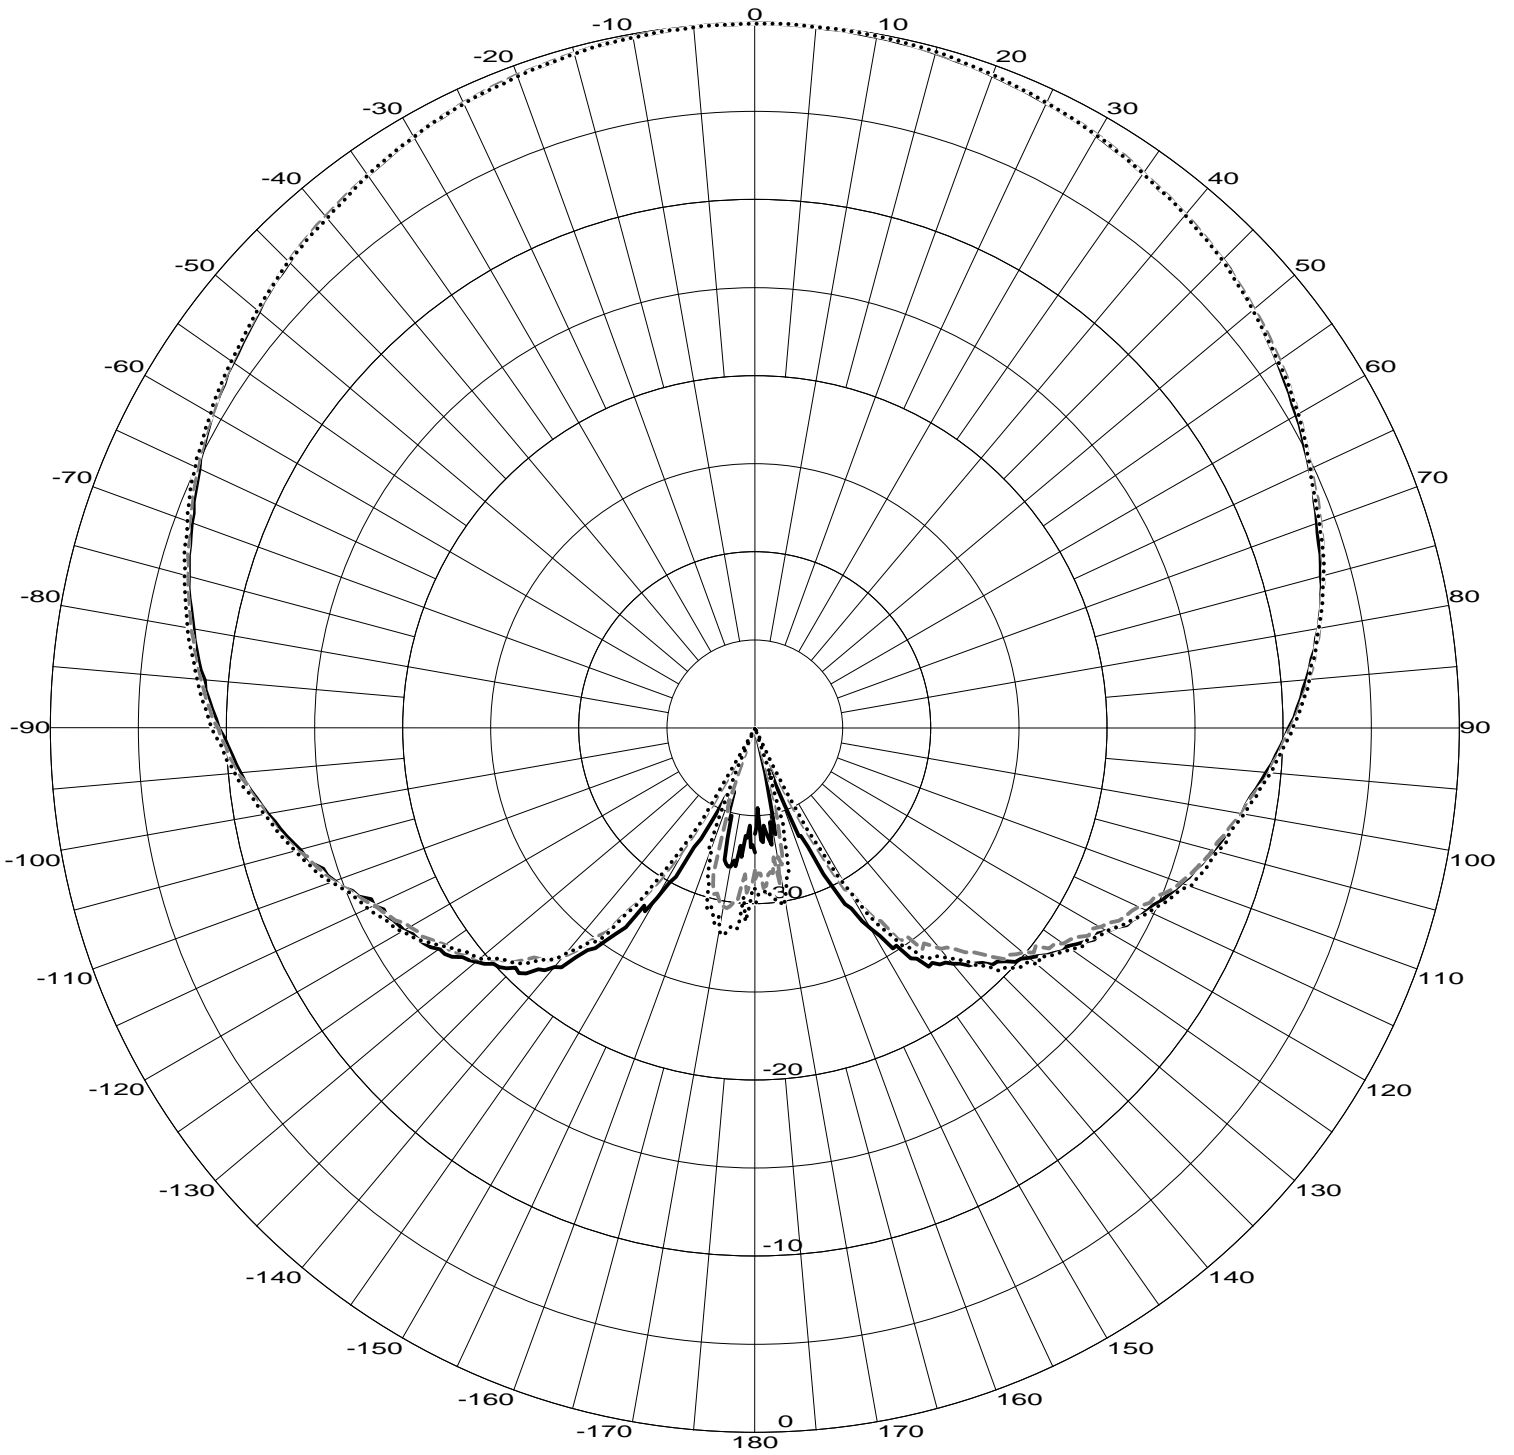

MODEL: 2444AA
14.2 dBi Directional Panel
Azimuth Pattern

Frequency List
Freq: 2.400 GHz ———
Freq: 2.441 GHz - - - -
Freq: 2.500 GHz ·····

Telex Communications, INC.
8601 E. Cornhusker Hwy
Lincoln, NE 68507