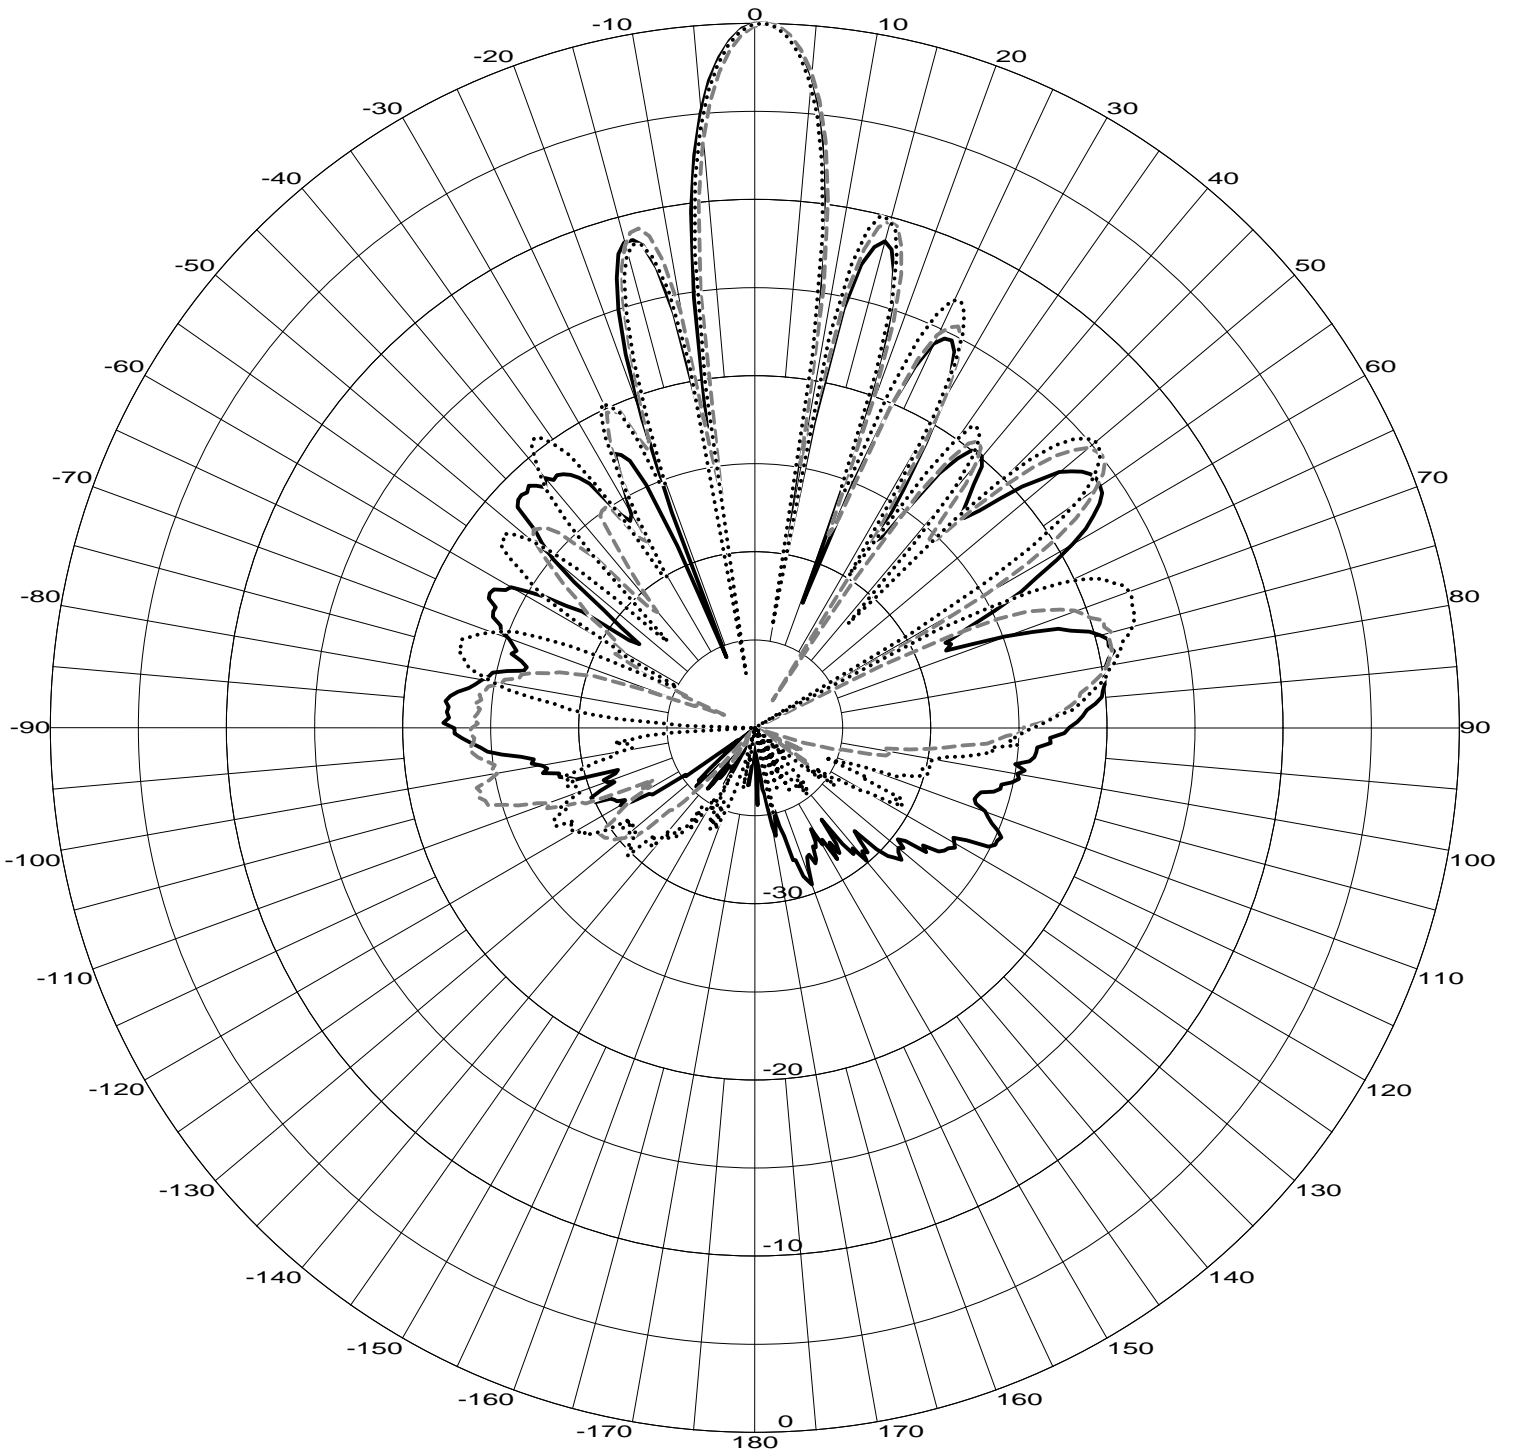

MODEL: 2444AA  
14.2 dBi Directional Panel  
Elevation Pattern

Frequency List  
Freq: 2.400 GHz ———  
Freq: 2.441 GHz - - - -  
Freq: 2.500 GHz ·····

Telex Communications, INC.  
8601 E. Cornhusker Hwy  
Lincoln, NE 68507