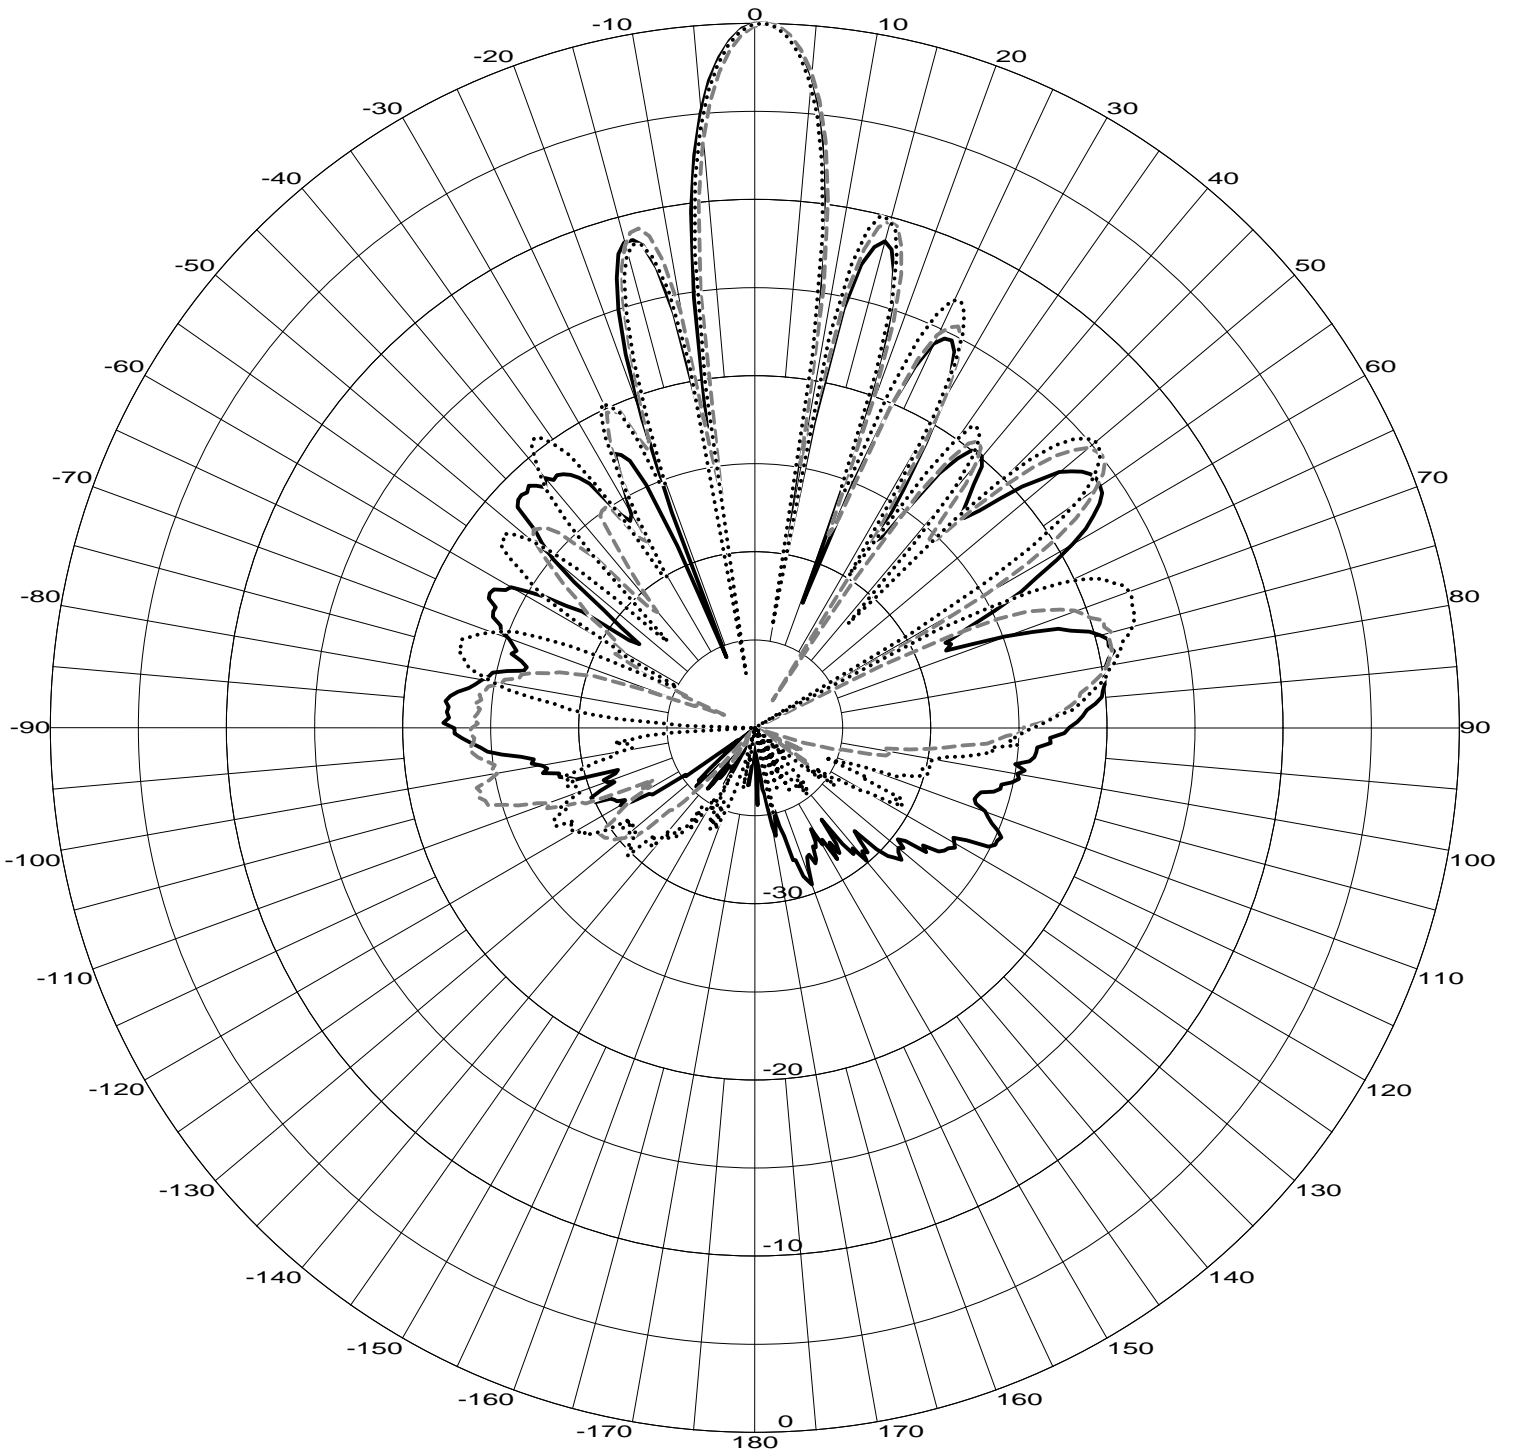

MODEL: 2444AA
14.2 dBi Directional Panel
Elevation Pattern

Frequency List
Freq: 2.400 GHz ———
Freq: 2.441 GHz - - - -
Freq: 2.500 GHz ·····

Telex Communications, INC.
8601 E. Cornhusker Hwy
Lincoln, NE 68507