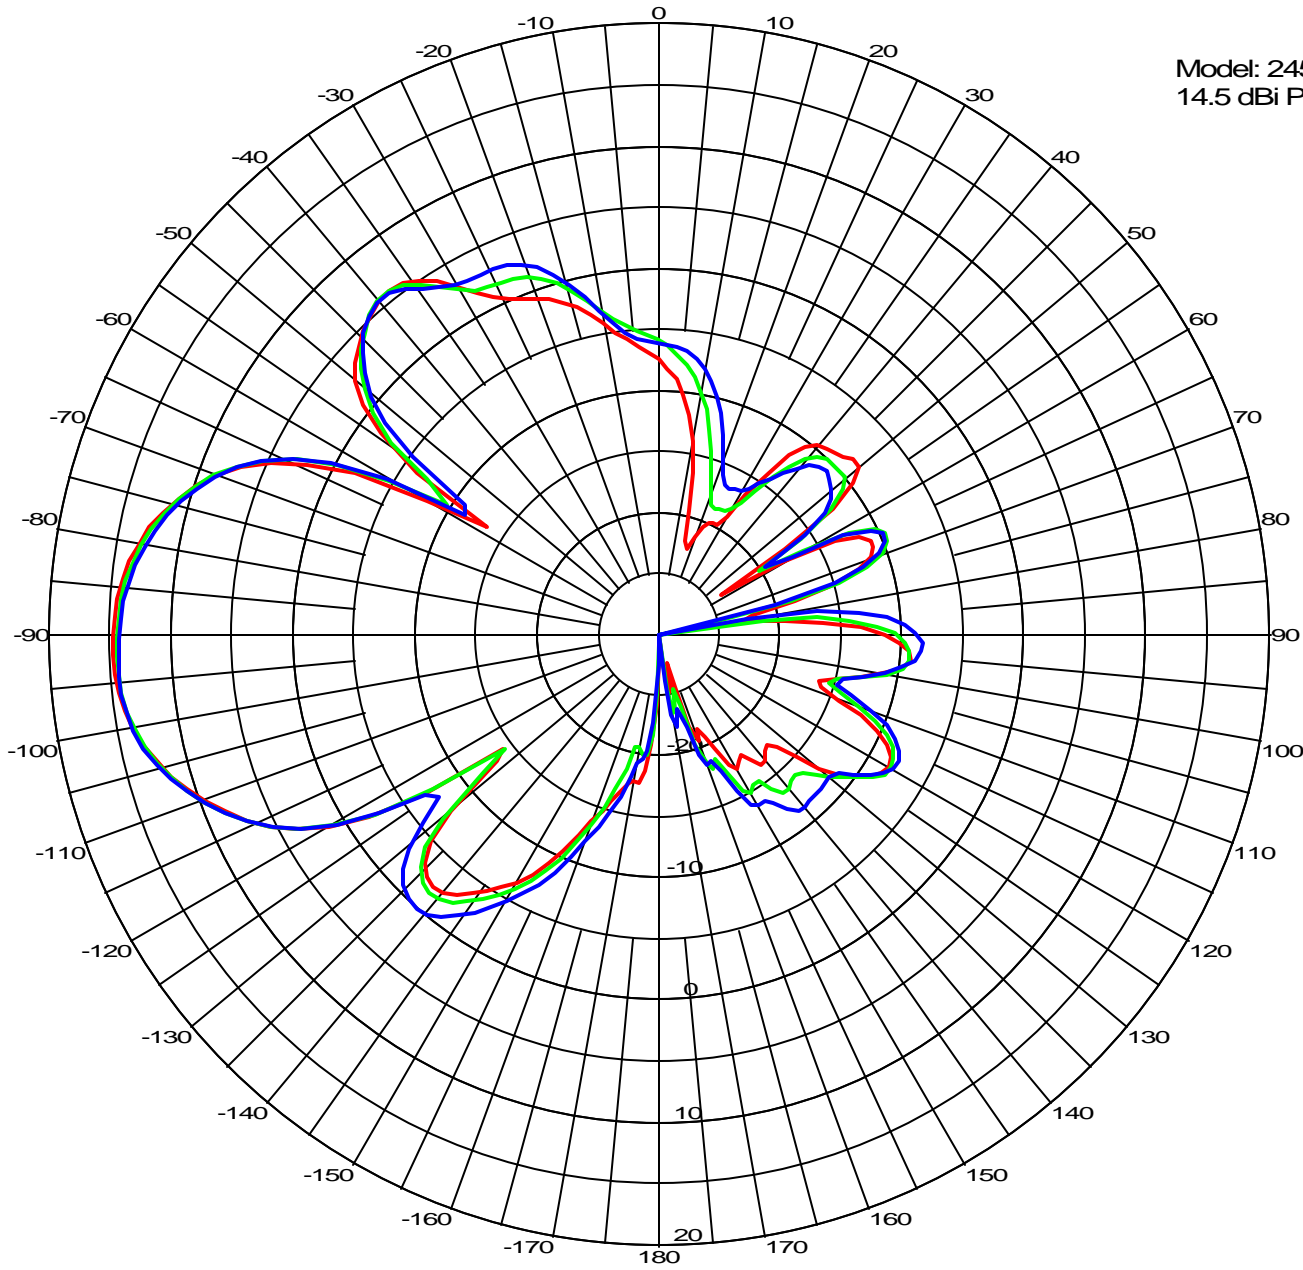

Magnitude (dBi) vs. Elevation (Deg)

Model: 2455
14.5 dBi Panel Antenna

Overlays

Freq: 2.400 GHz —
Freq: 2.441 GHz —
Freq: 2.483 GHz —

TELEX COMMUNICATIONS, INC.
8601 E. CORNHUSKER HWY.
LINCOLN, NE 68507
PHONE: (800) 898-6723
FAX: (402) 467-3279
WWW.TELEXWIRELESS.COM