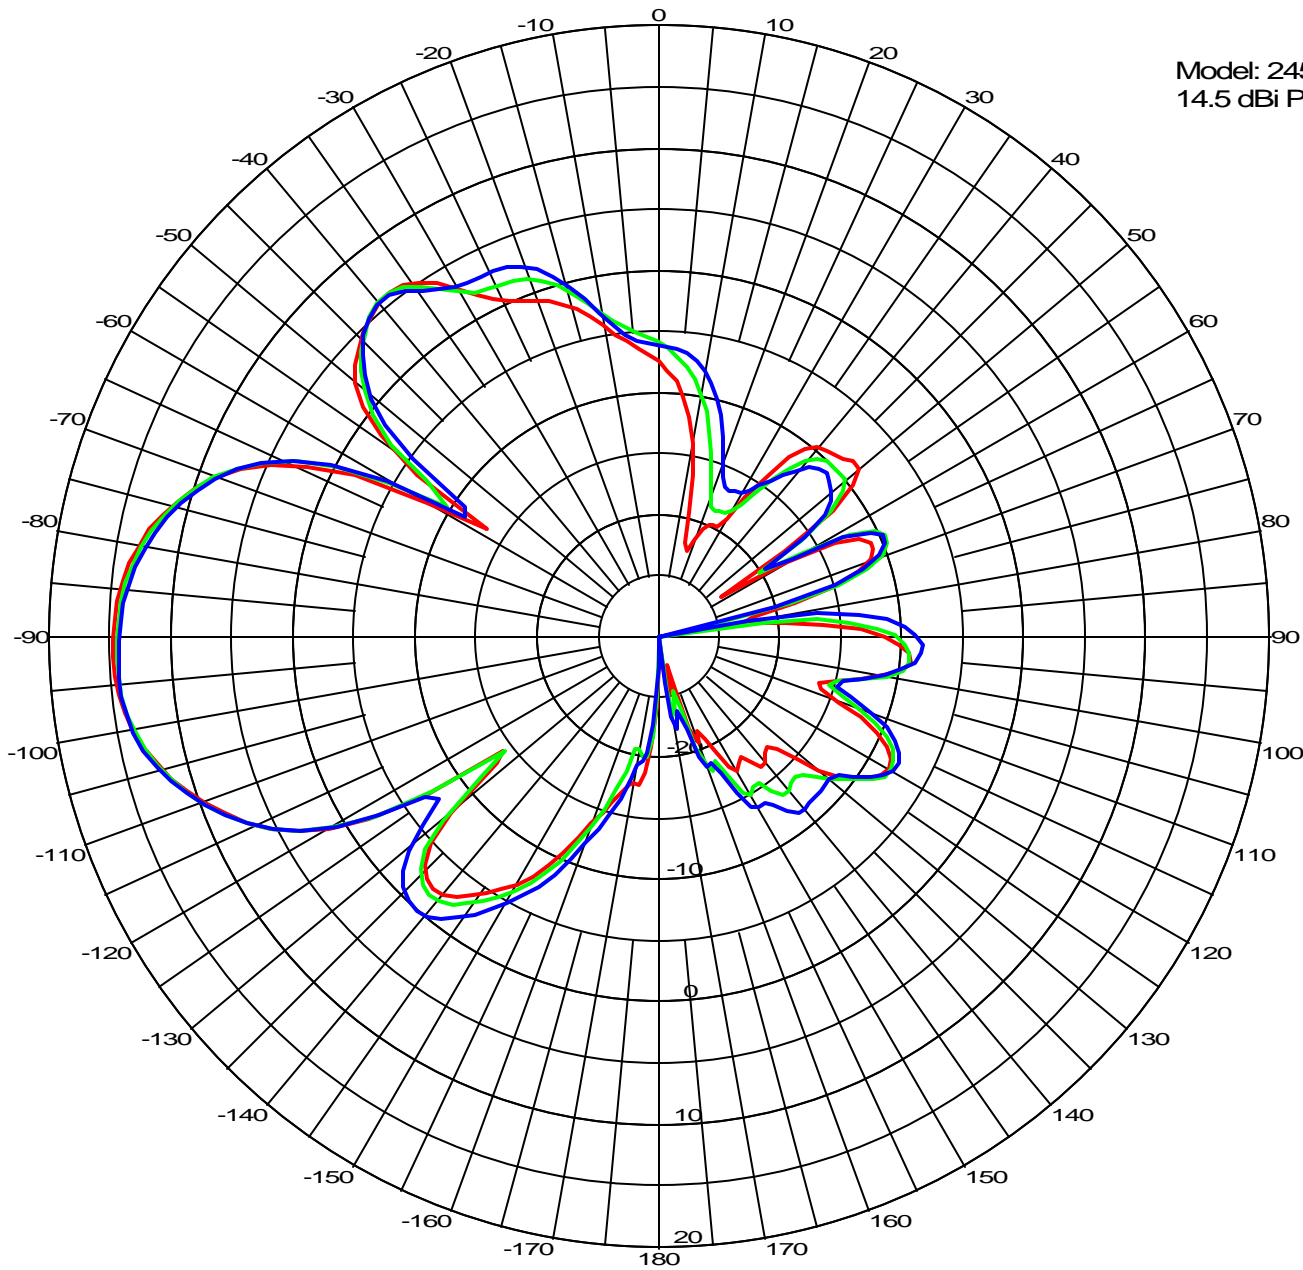

Magnitude (dBi) vs. Elevation (Deg)

Model: 2455
14.5 dBi Panel Antenna

Overlays

Freq: 2.400 GHz —
Freq: 2.441 GHz —
Freq: 2.483 GHz —

TELEX COMMUNICATIONS, INC.
8601 E. CORNHUSKER HWY.
LINCOLN, NE 68507
PHONE: (800) 898-6723
FAX: (402) 467-3279
WWW.TELEXWIRELESS.COM