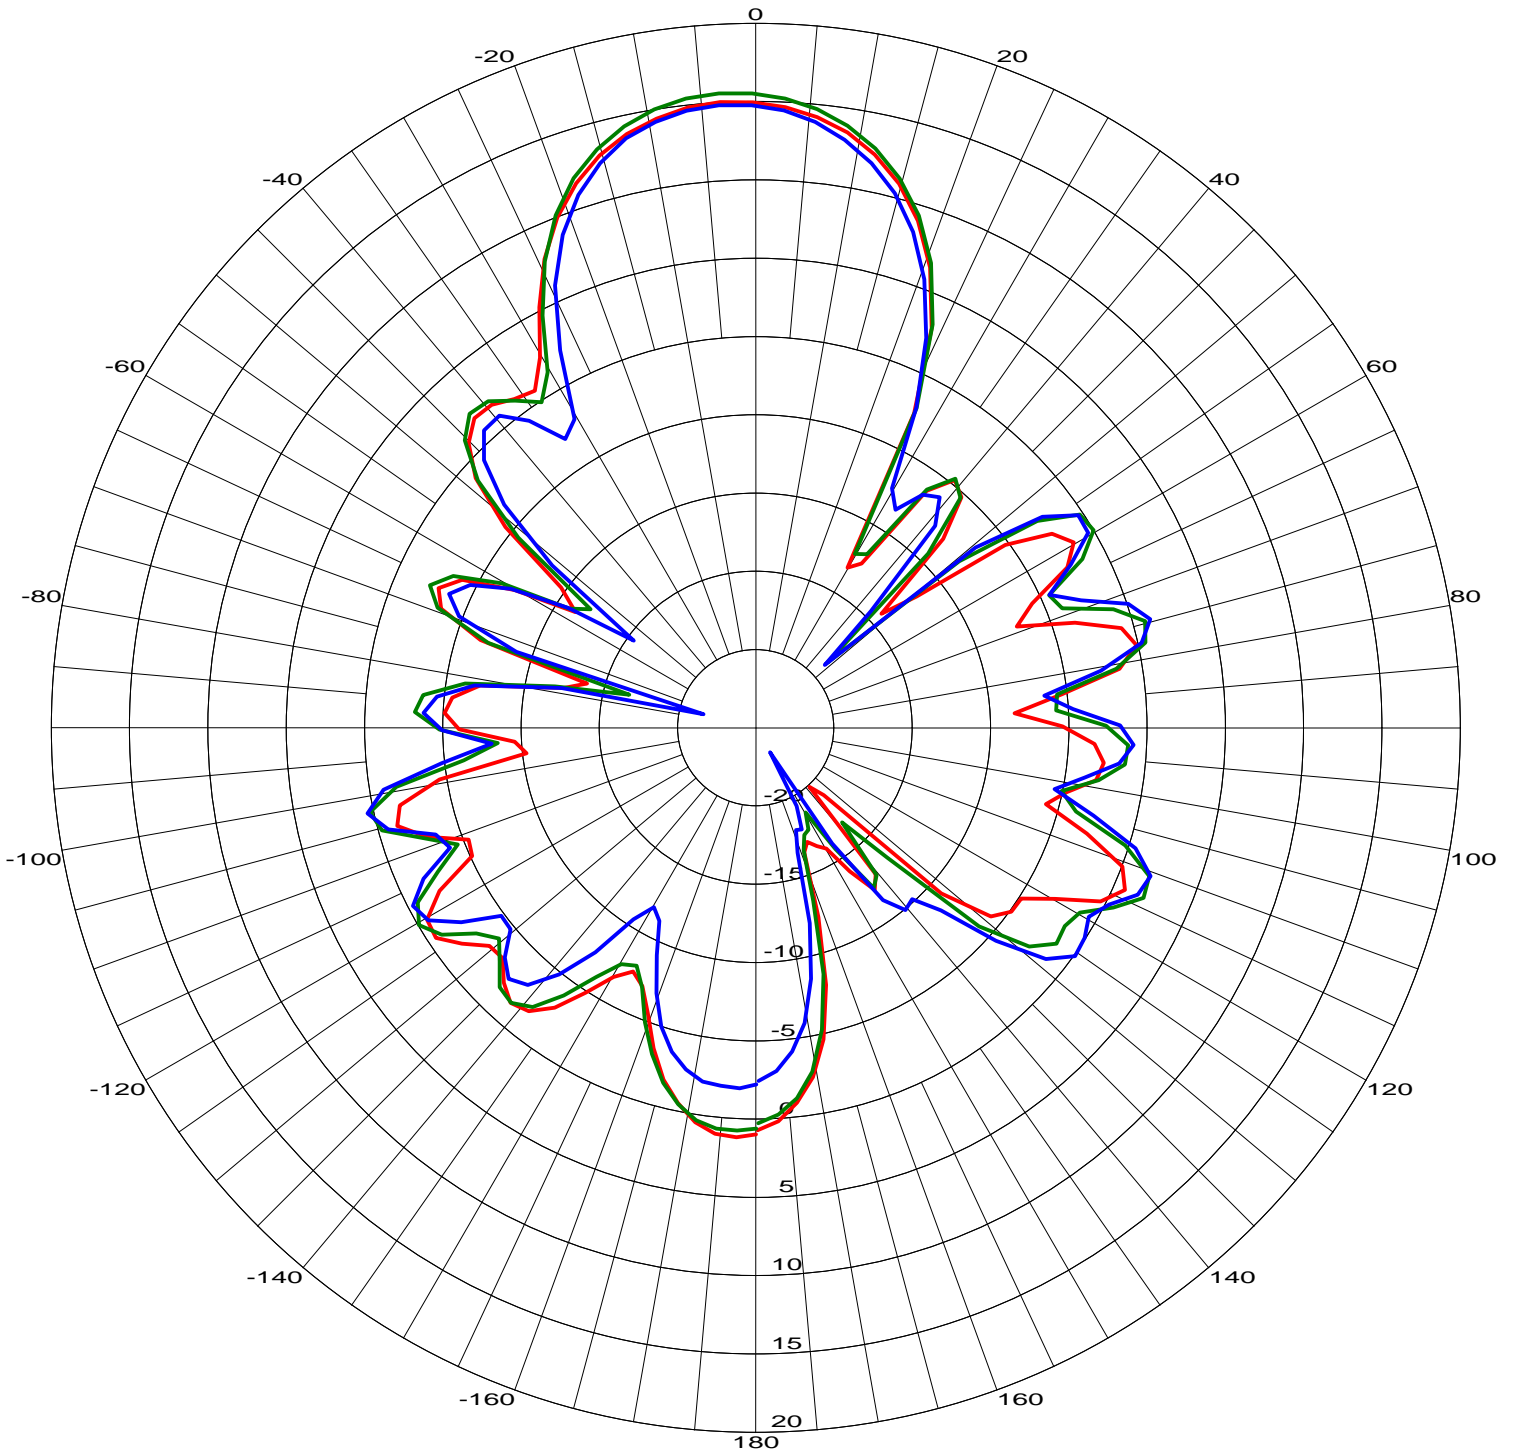

5815AA 16 elem. yagi azimuth pattern  
5.725 to 5.825 GHz

Frequency List

- Freq: 5.725 GHz —
- Freq: 5.775 GHz —
- Freq: 5.825 GHz —

Telex Communications, INC.  
8601 E. Cornhusker Hwy  
Lincoln, NE 68507