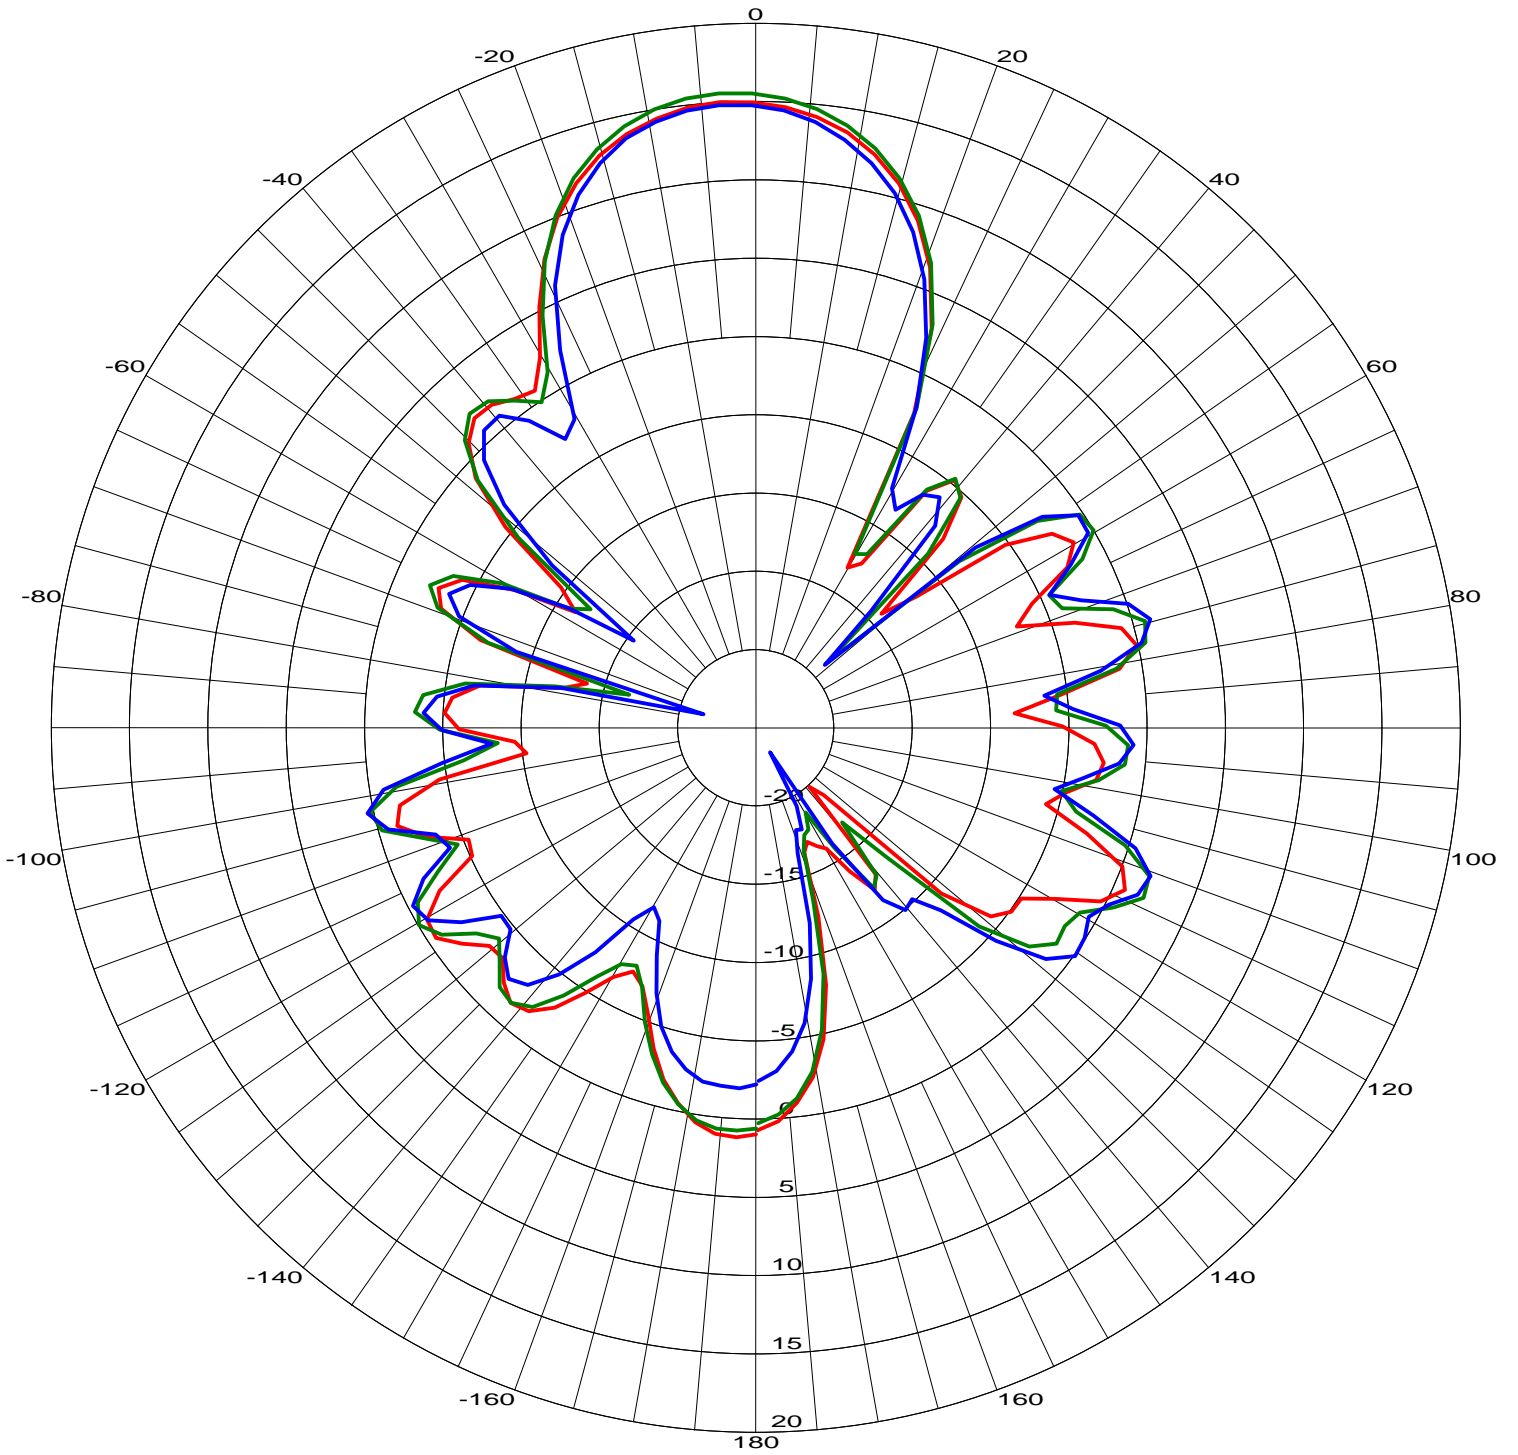

5815AA 16 elem. yagi azimuth pattern  
5.725 to 5.825 GHz

Frequency List

- Freq: 5.725 GHz —
- Freq: 5.775 GHz —
- Freq: 5.825 GHz —

Telex Communications, INC.  
8601 E. Cornhusker Hwy  
Lincoln, NE 68507