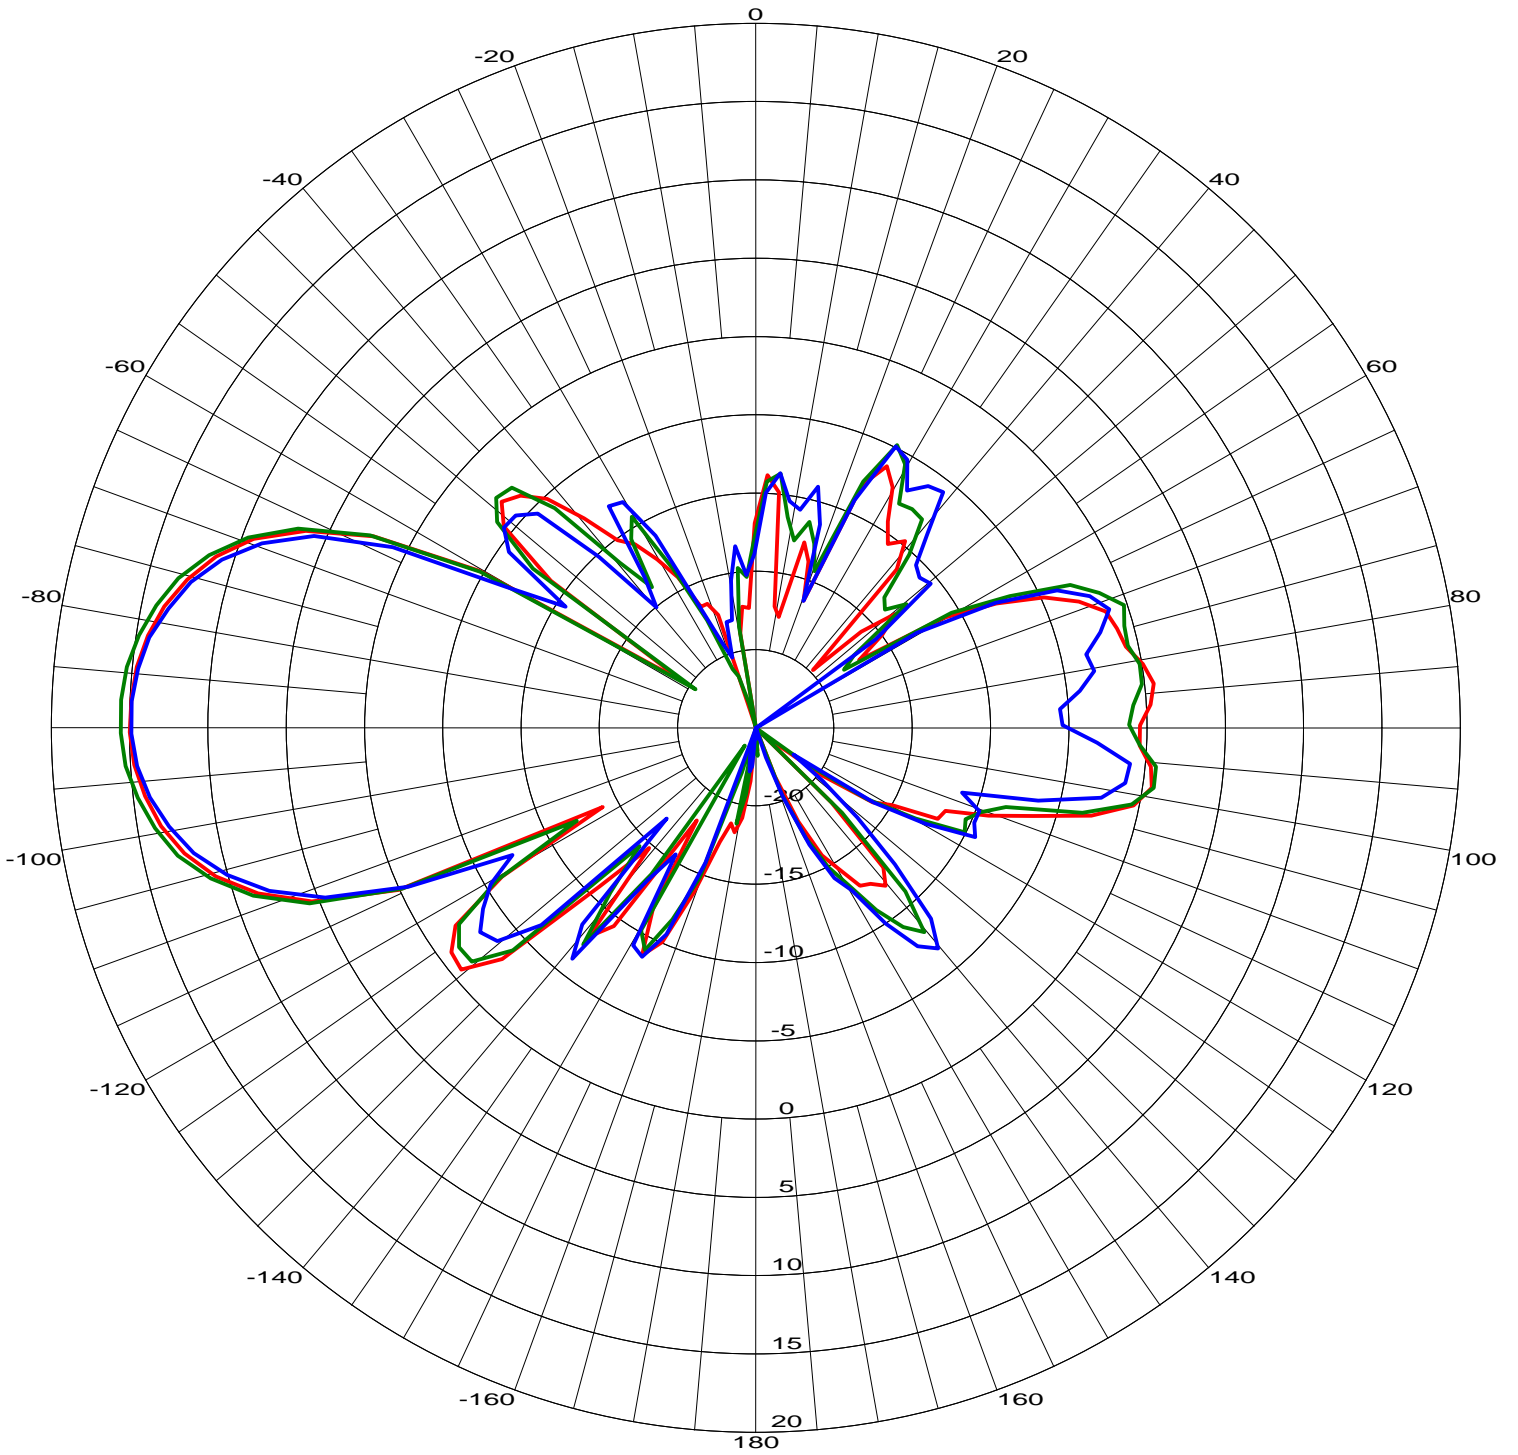

5815AA 16 elem. yagi elevation pattern
5.725 to 5.825 GHz

Frequency List

- Freq: 5.725 GHz —
- Freq: 5.775 GHz —
- Freq: 5.825 GHz —

Telex Communications, INC.
8601 E. Cornhusker Hwy
Lincoln, NE 68507

Phone: (402) 467-5321
Fax: (402) 467-3279