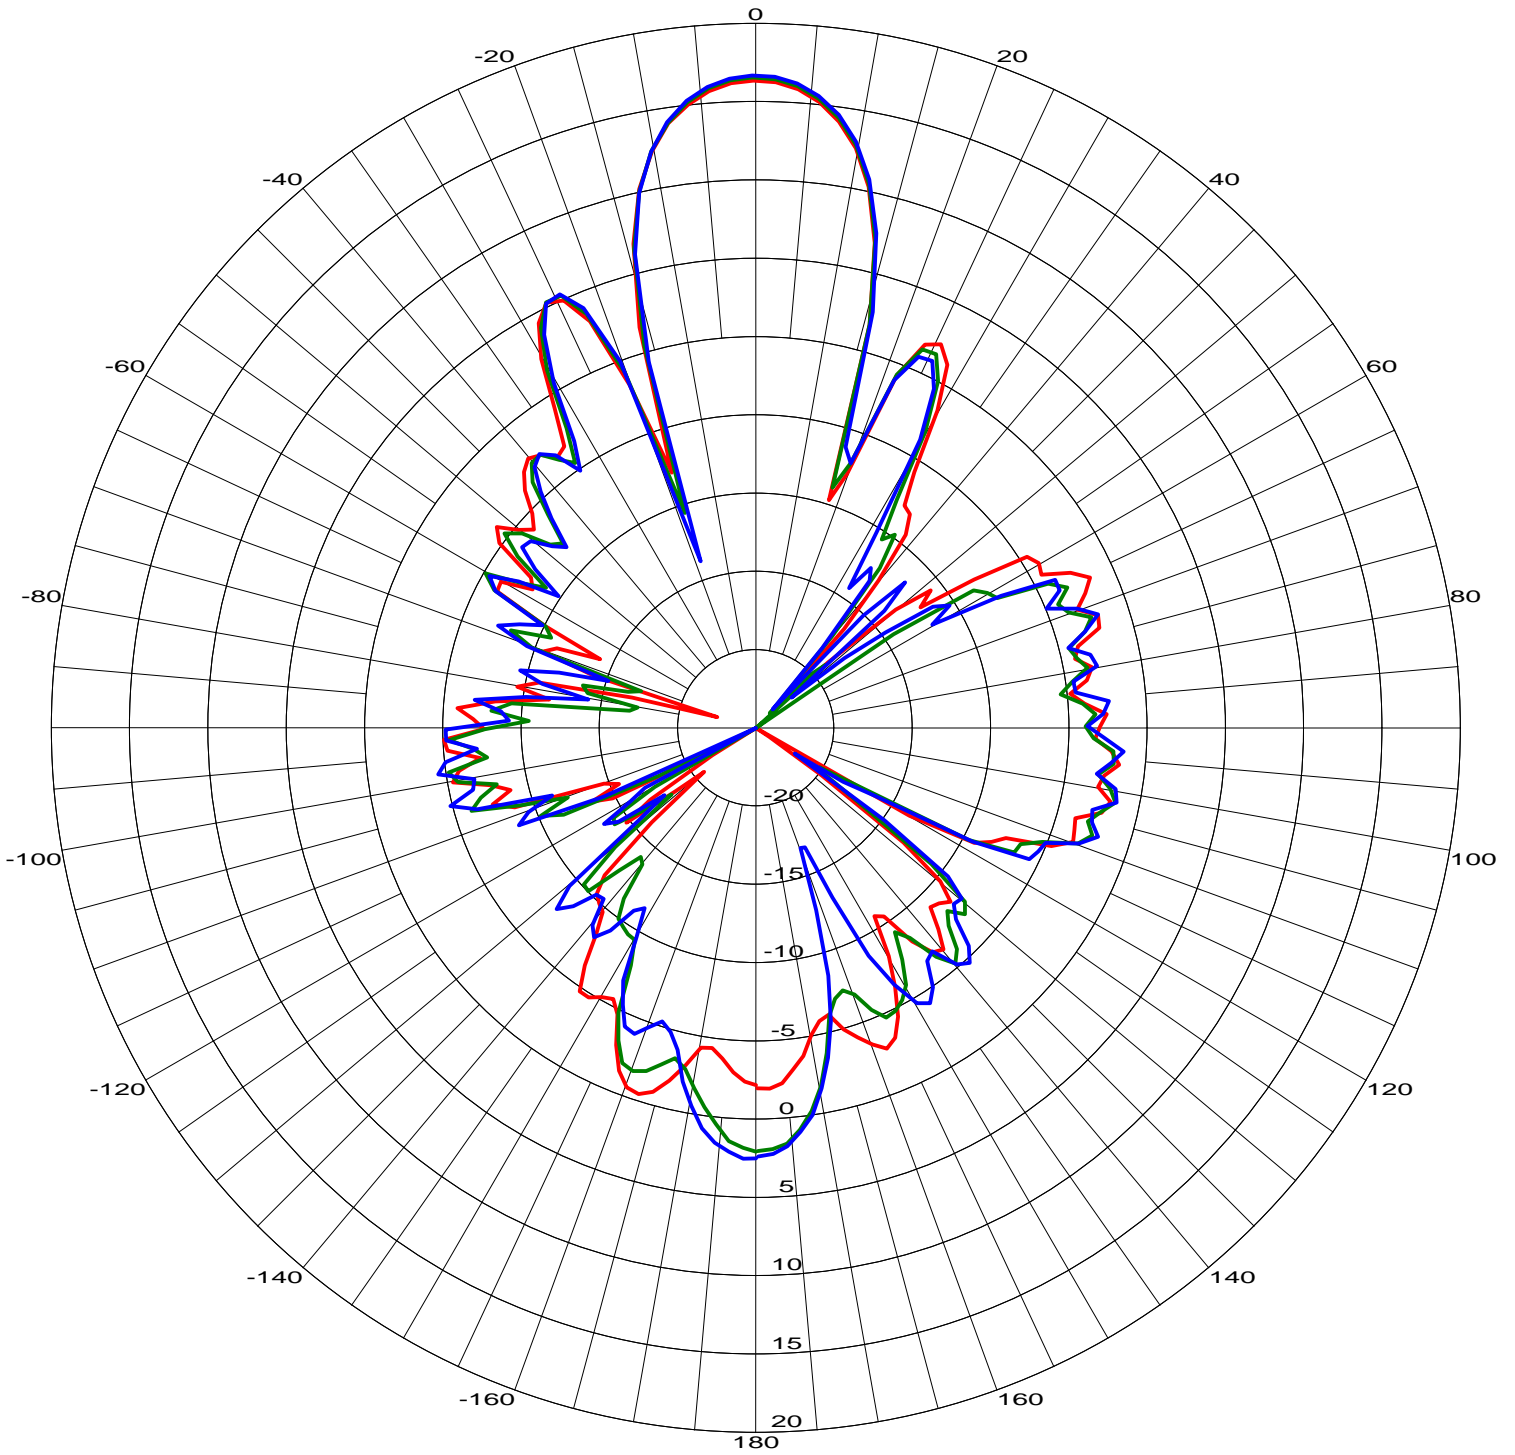

5816AA 34 elem. yagi azimuth pattern  
5.725 to 5.825 GHz

Frequency List

- Freq: 5.725 GHz —
- Freq: 5.775 GHz —
- Freq: 5.825 GHz —

Telex Communications, INC.  
8601 E. Cornhusker Hwy  
Lincoln, NE 68507