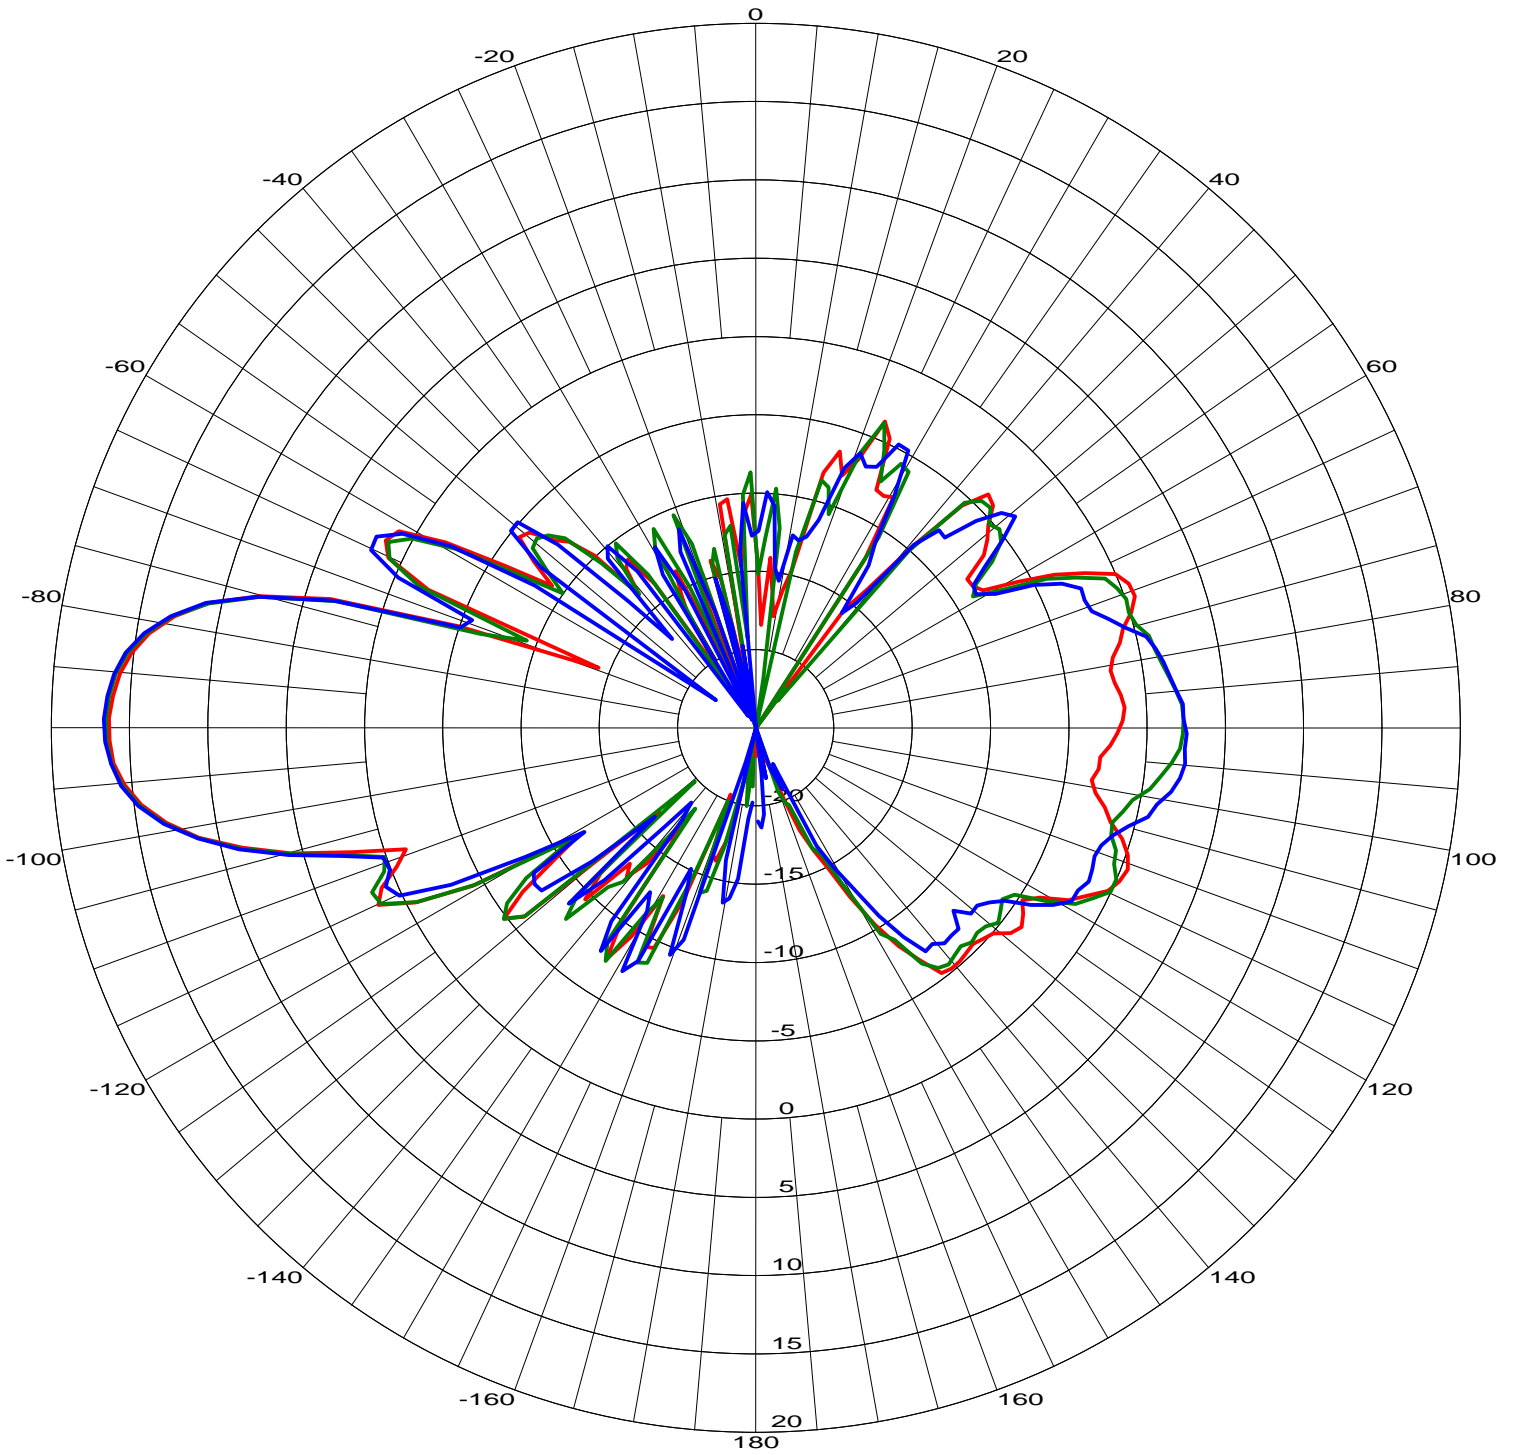

5816AA 34 elem. yagi elevation pattern
5.725 to 5.825 GHz

Frequency List

- Freq: 5.725 GHz —
- Freq: 5.775 GHz —
- Freq: 5.825 GHz —

Telex Communications, INC.
8601 E. Cornhusker Hwy
Lincoln, NE 68507

Phone: (402) 467-5321
Fax: (402) 467-3279