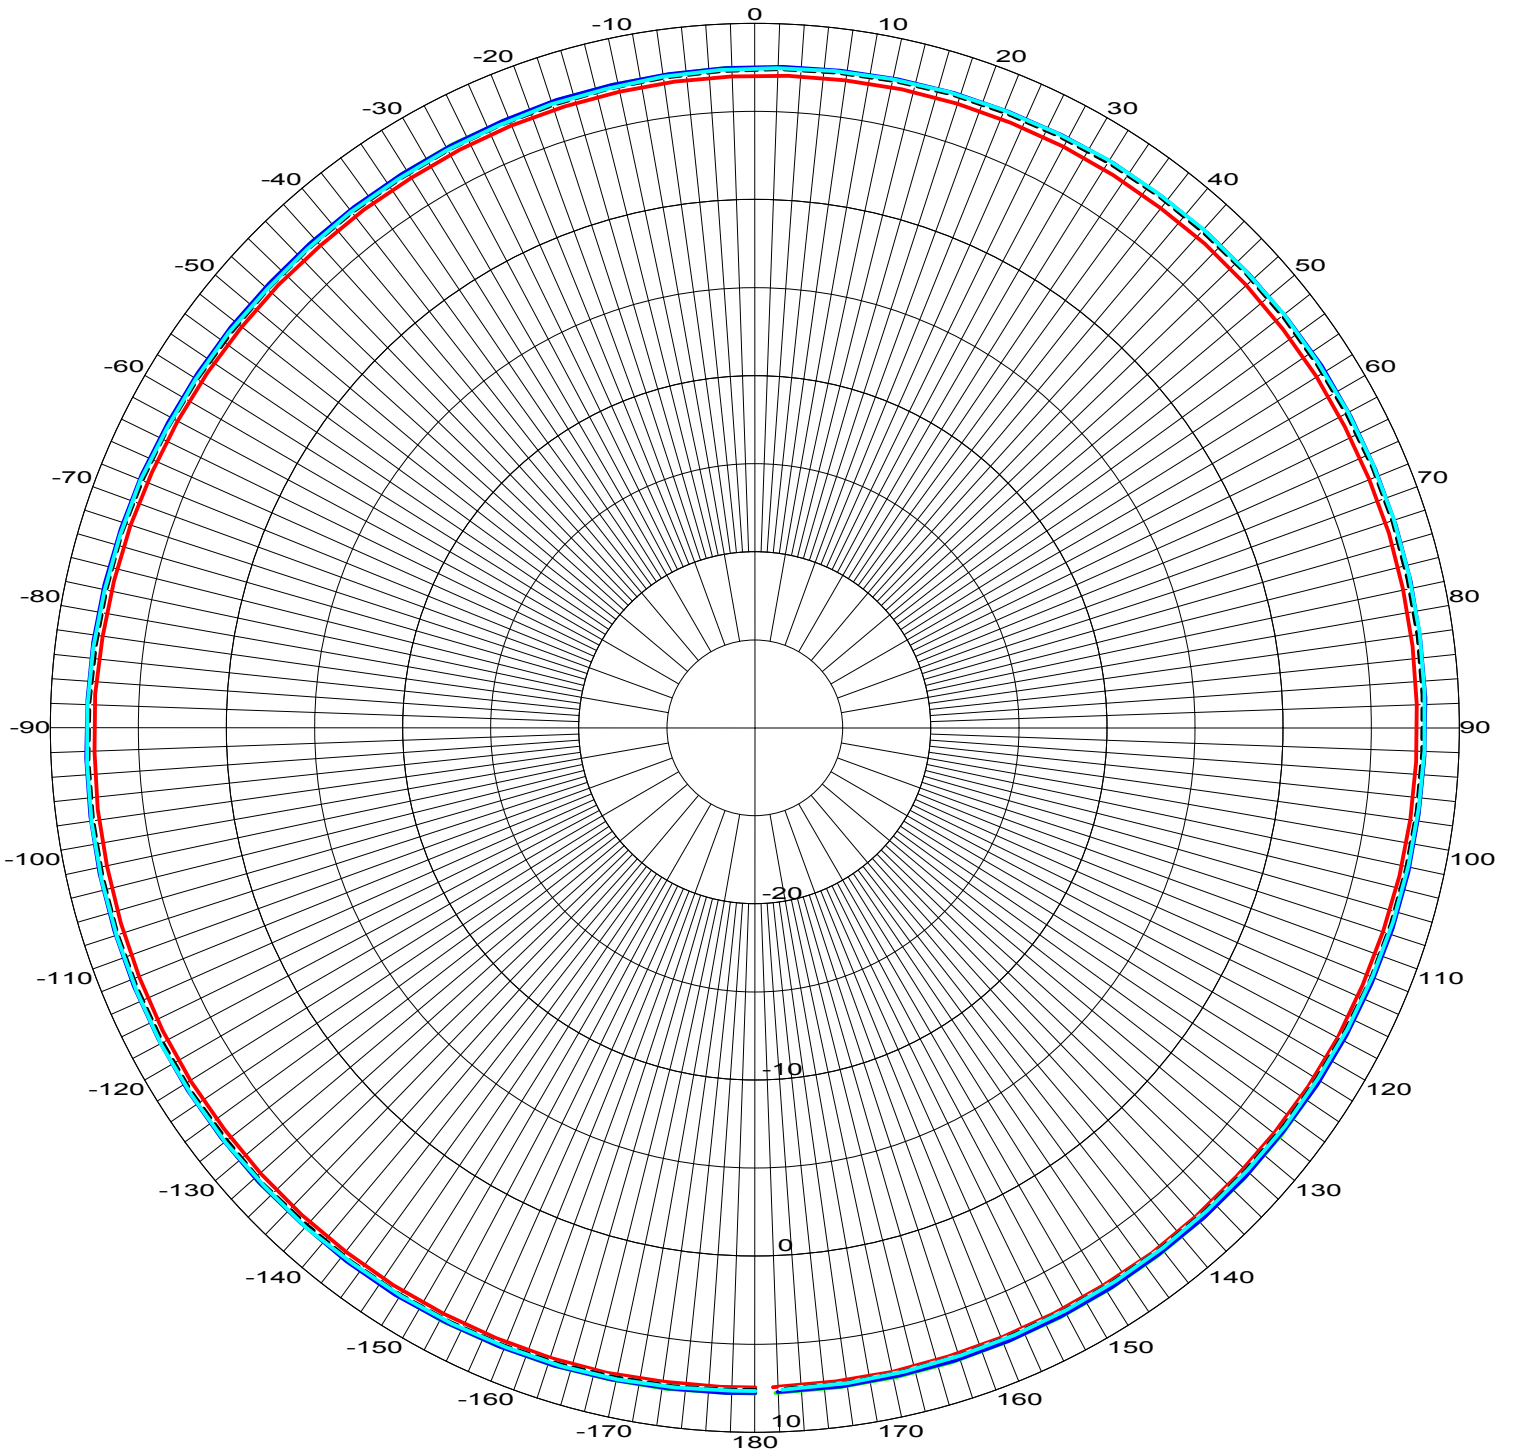

7.5 dBi Omni
Model 5830AA
Azimuth Pattern

Frequency List

- Freq: 5.725 GHz ——— (red line)
- Freq: 5.750 GHz ——— (green line)
- Freq: 5.775 GHz ——— (blue line)
- Freq: 5.800 GHz - - - - (dashed line)
- Freq: 5.825 GHz ——— (cyan line)