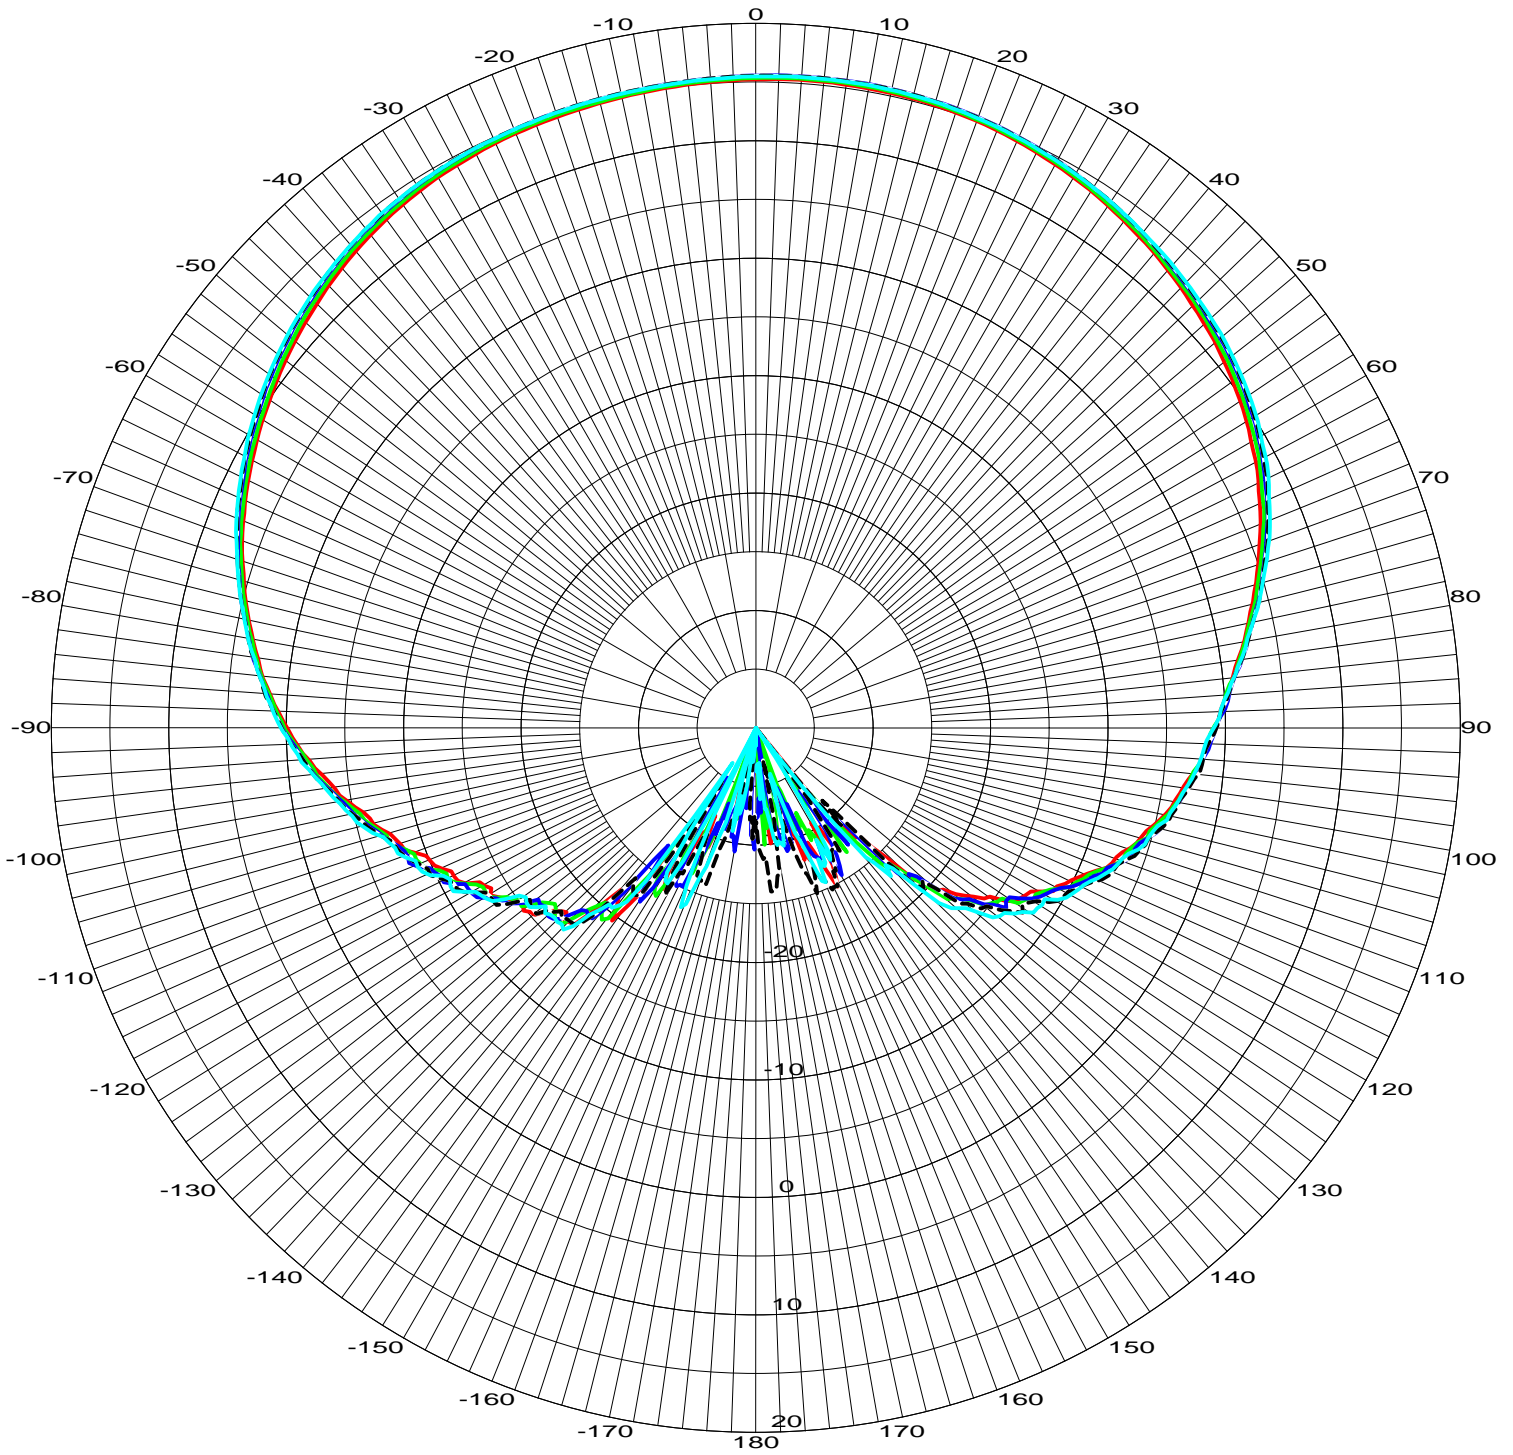

Directional Antenna
Model 5840AA
Azimuth Pattern

Frequency List

- Freq: 5.725 GHz —
- Freq: 5.750 GHz —
- Freq: 5.775 GHz —
- Freq: 5.800 GHz - - -
- Freq: 5.825 GHz —

Telex Communications, INC.
8601 E. Cornhusker Hwy
Lincoln, NE 68507