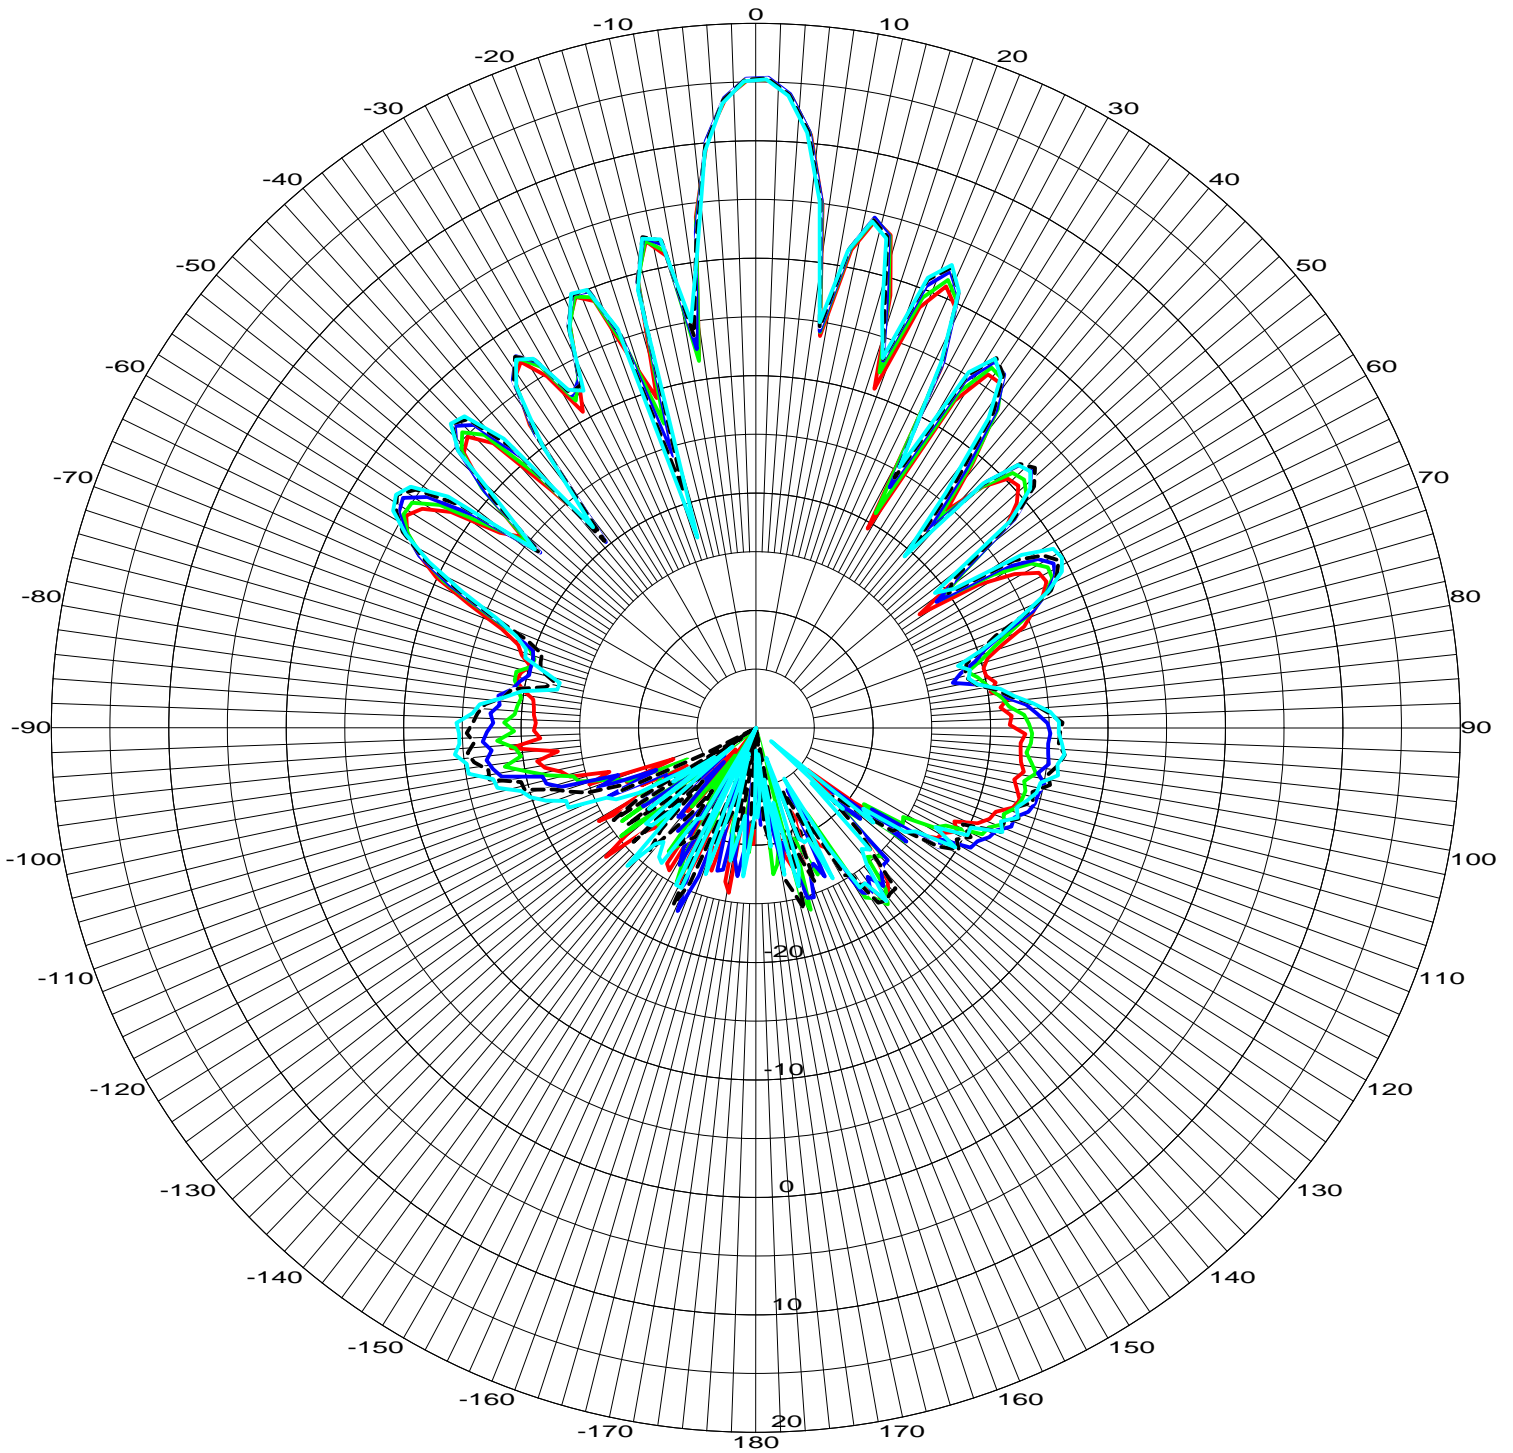

Directional Antenna
Model 5840AA
Elevation Pattern

Frequency List

- Freq: 5.725 GHz ———
- Freq: 5.750 GHz ———
- Freq: 5.775 GHz ———
- Freq: 5.800 GHz - - - -
- Freq: 5.825 GHz ———

Telex Communications, INC.
8601 E. Cornhusker Hwy
Lincoln, NE 68507