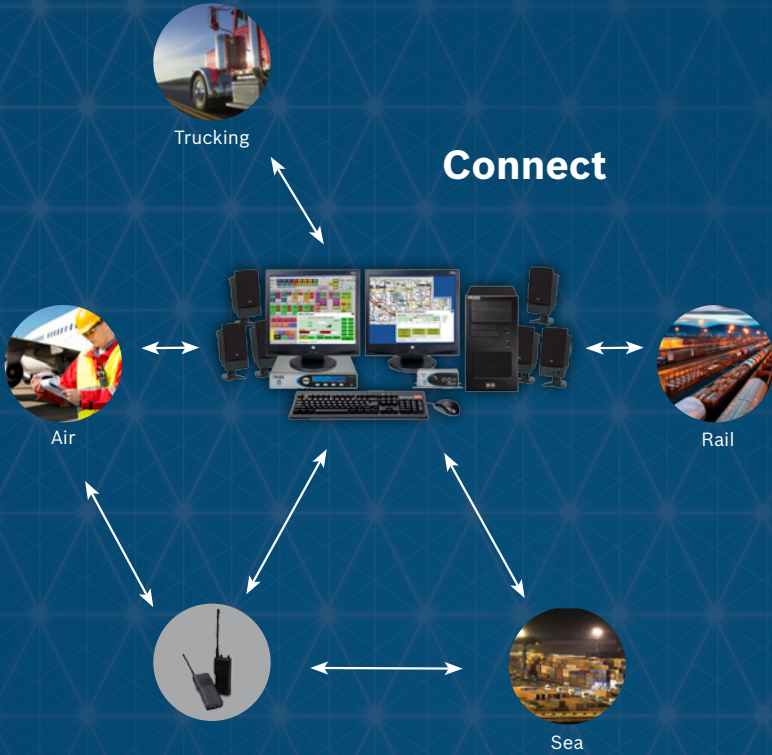

Transportation

How can Telex Radio Dispatch work for you?

- **Fleet management:** loading and unloading, delivery or pick up coordination.
- **Terminal operations:** ensuring products and people get to where they need to be as efficiently as possible.
- **Protecting** people, merchandise and facilities with the best in secure, IP-based communications interoperability.
- **Coordinating** communications equipment with security operations and external emergency services.
- **Streamlining** security and mass notification systems with complete cross-platform ROIP/VOIP connectivity.
- **Controlling** communications from a single console position, all via ethernet.

trucking • rail • air • sea • public

TELEX

Radio Dispatch

About Telex Radio Dispatch

Part of the Bosch Security System, Inc., Communications Systems Division family of brands, Telex has designed and manufactured the industry's most trusted and widely deployed radio dispatch equipment for over 30 years, providing systems for the federal government, public safety, municipalities, schools, emergency response, airports, utilities, transportation industries and more.